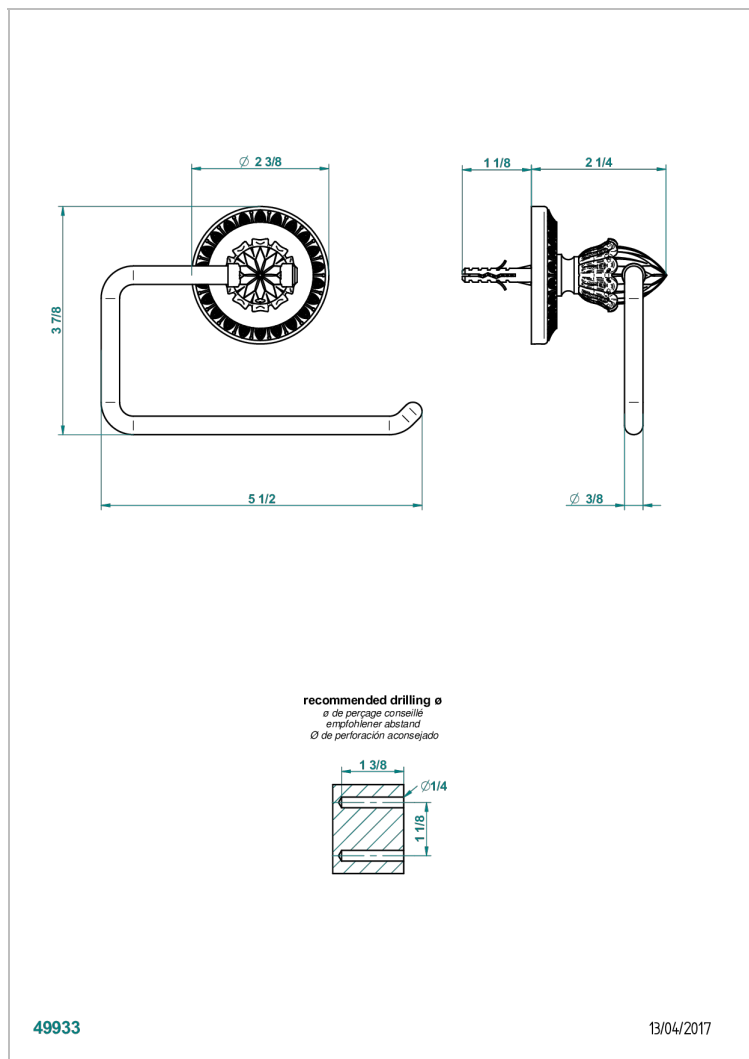

MALMAISON PORTORO

U95-538A

Toilet paper holder, single mount without cover

THG[®]
PARIS

CHARACTERISTIC

- Malmaison Portoro
- Toilet paper holder, single mount without cover

AVAILABLE FINITIONS

Black nickel - D24
Chrome polished - A02
Chrome polished / gold polished - G02
Copper antique matt, coated - H07
Light coated bronze - D01
Matt chrome (American satin) - C02

Matt nickel (American satin) - C01
Nickel antique / Sovereign - H28
Nickel polished - B01
Satin chrome - C03
Silver polished, antique - H03