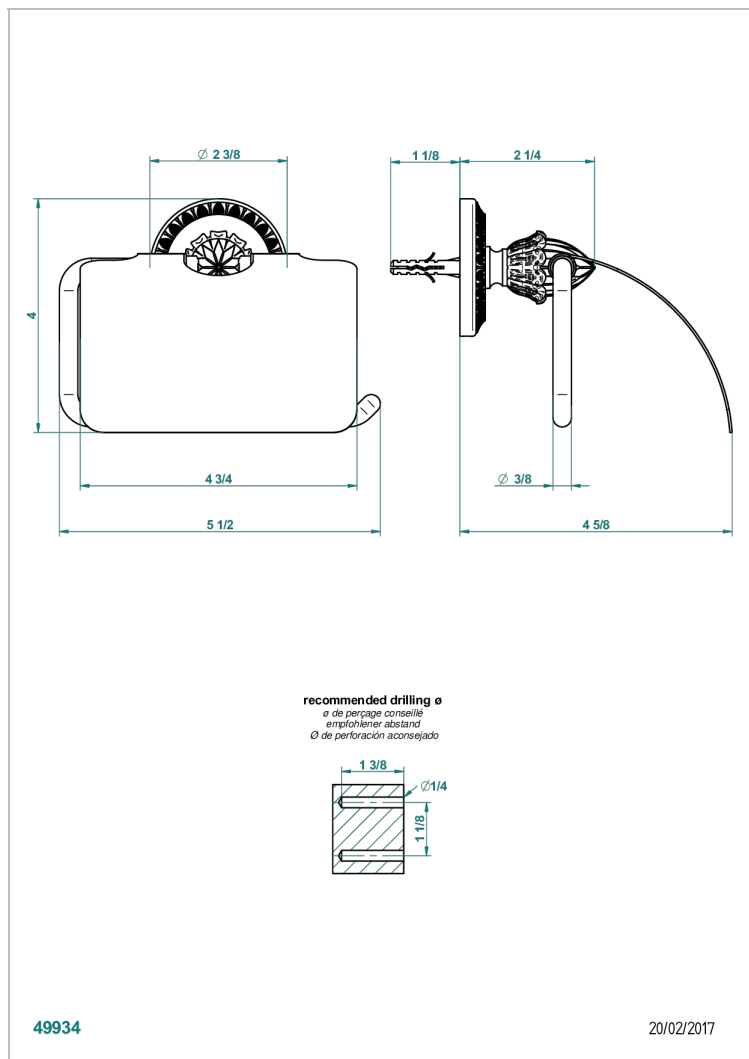

MALMAISON PORTORO

U95-538AC

Toilet paper holder, single mount with cover

THG[®]
PARIS

CHARACTERISTIC

- Malmaison Portoro
- Toilet paper holder, single mount with cover

AVAILABLE FINITIONS

Black nickel - D24
Chrome polished - A02
Chrome polished / gold polished - G02
Copper antique matt, coated - H07
Light coated bronze - D01
Matt chrome (American satin) - C02

Matt nickel (American satin) - C01
Nickel antique / Sovereign - H28
Nickel polished - B01
Satin chrome - C03
Silver polished, antique - H03