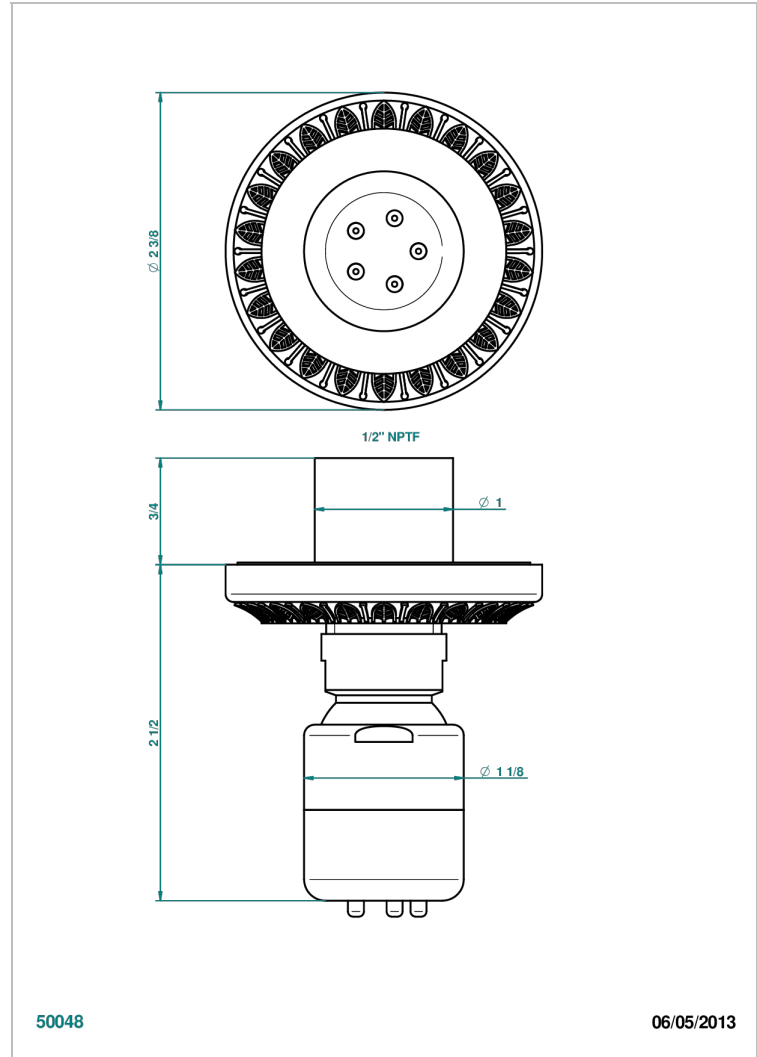

MALMAISON PORTORO

U95-290/BUS

Body spray 1/2" with Easyclean system

CHARACTERISTIC

- Malmaison Portoro
- Body spray 1/2" with Easyclean system

AVAILABLE FINITIONS

Black nickel - D24
Chrome polished - A02
Chrome polished / gold polished - G02
Copper antique matt, coated - H07
Light coated bronze - D01
Matt chrome (American satin) - C02

Matt nickel (American satin) - C01
Nickel antique / Sovereign - H28
Nickel polished - B01
Satin chrome - C03
Silver polished, antique - H03