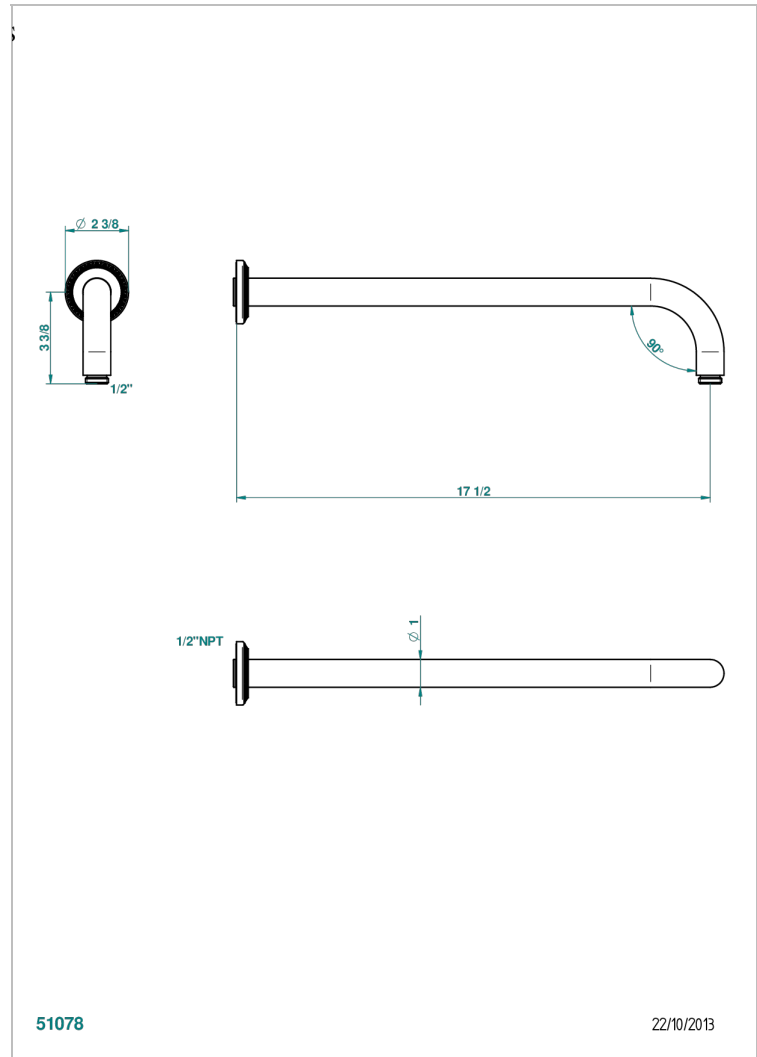

MALMAISON CRYSTAL

U94-84L/US

Horizontal shower arm, 90°, lg: 17"

THG[®]
PARIS

CHARACTERISTIC

- Malmaison crystal
- Horizontal shower arm, 90°, lg: 17"

AVAILABLE FINITIONS

Black nickel - D24
Chrome polished - A02
Chrome polished / gold polished - G02
Copper antique matt, coated - H07
Light coated bronze - D01
Matt chrome (American satin) - C02

Matt nickel (American satin) - C01
Nickel antique / Sovereign - H28
Nickel polished - B01
Satin chrome - C03
Silver polished, antique - H03