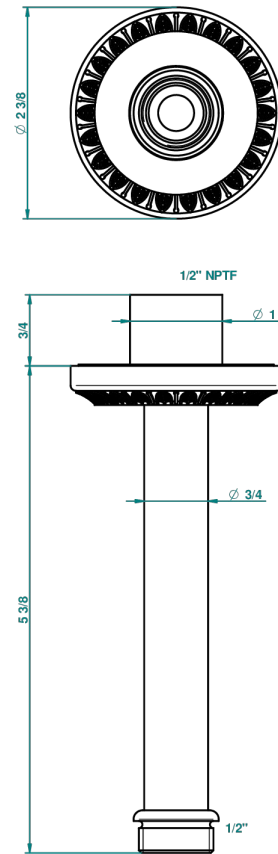

# MALMAISON CRYSTAL

U94-82V/US

Vertical shower arm ceiling mounted 1/2" connection

THG<sup>®</sup>  
PARIS

49984

29/04/2013

## CHARACTERISTIC

- Malmaison crystal
- Vertical shower arm ceiling mounted 1/2" connection

## AVAILABLE FINITIONS

Black nickel - D24  
Chrome polished - A02  
Chrome polished / gold polished - G02  
Copper antique matt, coated - H07  
Light coated bronze - D01  
Matt chrome (American satin) - C02

Matt nickel (American satin) - C01  
Nickel antique / Sovereign - H28  
Nickel polished - B01  
Satin chrome - C03  
Silver polished, antique - H03