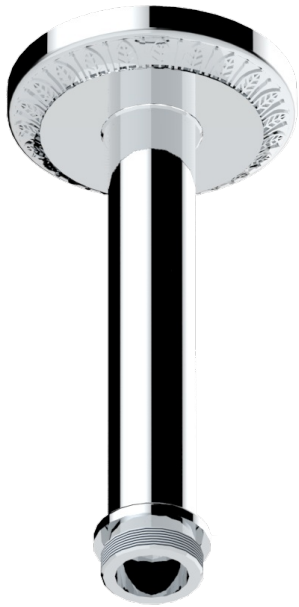

# MALMAISON CRYSTAL

U94-82V/US

Vertical shower arm ceiling mounted 1/2" connection

THG<sup>®</sup>  
PARIS

49984

29/04/2013

## CHARACTERISTIC

- Malmaison crystal
- Vertical shower arm ceiling mounted 1/2" connection

## AVAILABLE FINITIONS

Black nickel - D24  
Chrome polished - A02  
Chrome polished / gold polished - G02  
Copper antique matt, coated - H07  
Light coated bronze - D01  
Matt chrome (American satin) - C02

Matt nickel (American satin) - C01  
Nickel antique / Sovereign - H28  
Nickel polished - B01  
Satin chrome - C03  
Silver polished, antique - H03