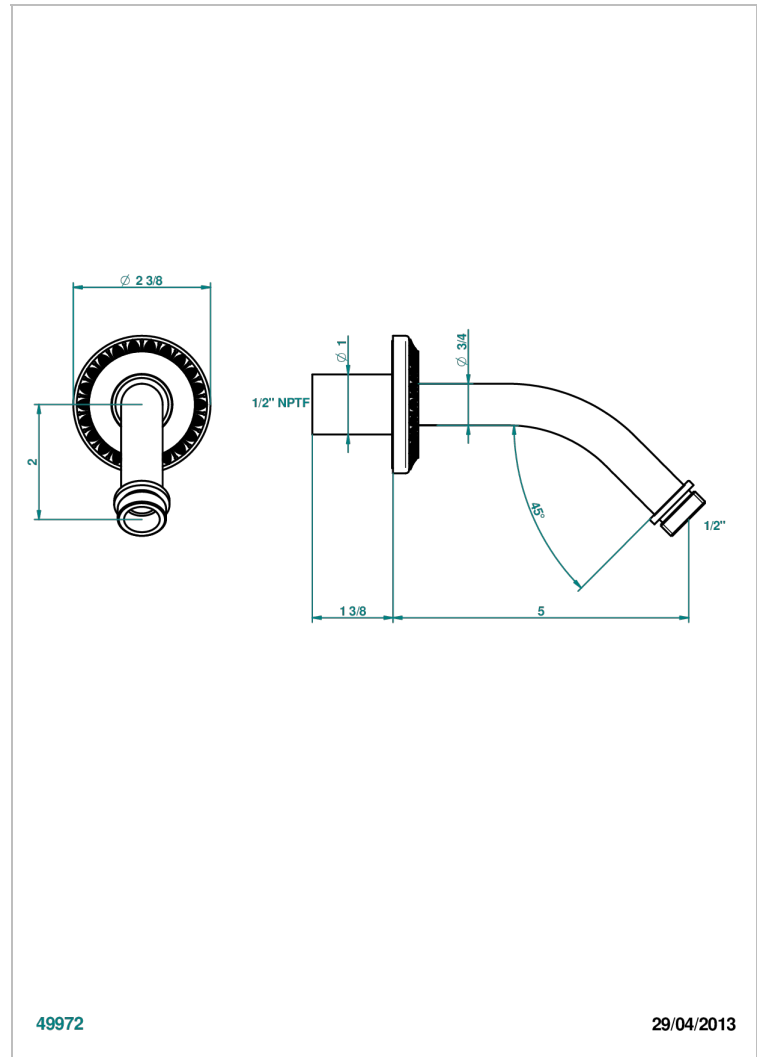

MALMAISON CRYSTAL

U94-82/US

Horizontal shower arm, 45°, lg: 4" 3/4

THG[®]
PARIS

49972

29/04/2013

CHARACTERISTIC

- Malmaison crystal
- Horizontal shower arm, 45°, lg: 4" 3/4

AVAILABLE FINITIONS

Black nickel - D24
Chrome polished - A02
Chrome polished / gold polished - G02
Copper antique matt, coated - H07
Light coated bronze - D01
Matt chrome (American satin) - C02

Matt nickel (American satin) - C01
Nickel antique / Sovereign - H28
Nickel polished - B01
Satin chrome - C03
Silver polished, antique - H03