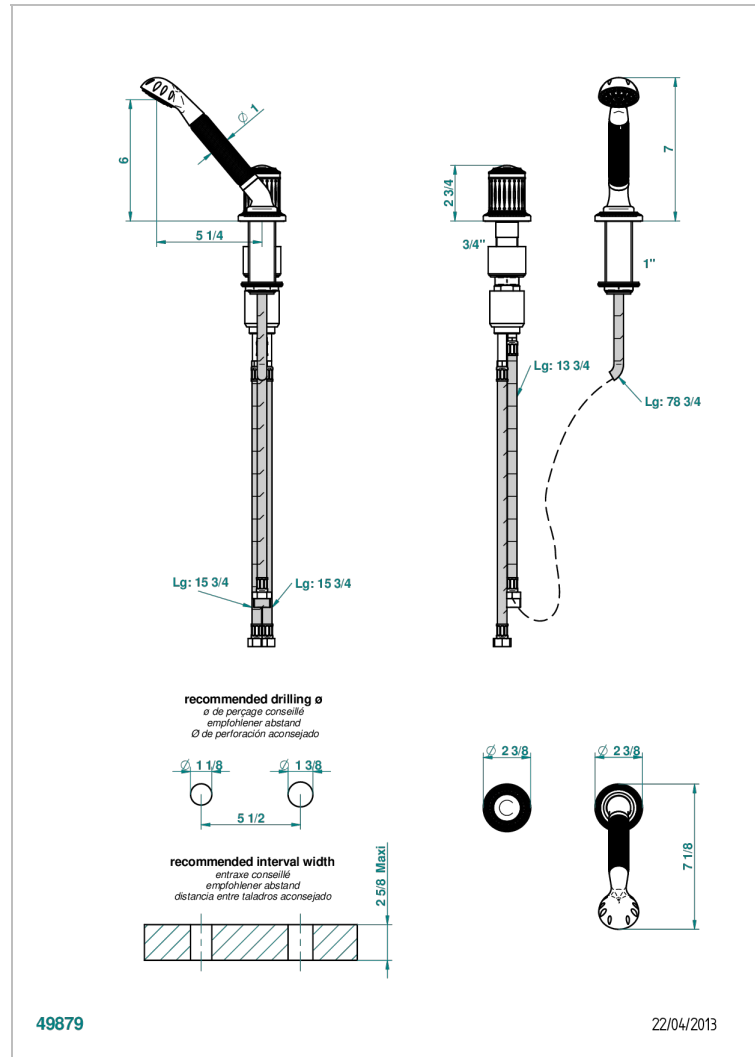

# MALMAISON CRYSTAL

U94-6532/60A

Deck mounted mixer with handshower, progressive cartridge

## CHARACTERISTIC

- Malmaison crystal
- Deck mounted mixer with handshower, progressive cartridge