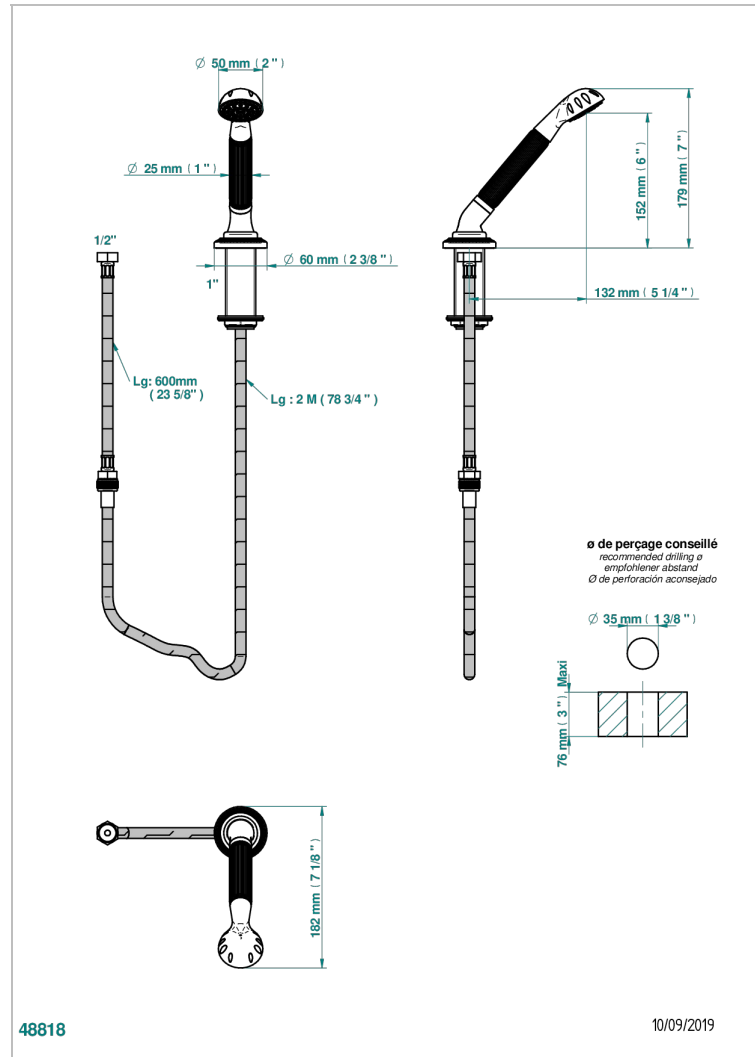

MALMAISON CRYSTAL

U94-60A

Deck mounted hand shower, with hose

THG[®]
PARIS

CHARACTERISTIC

- Malmaison crystal
- Deck mounted hand shower, with hose

TECHNICAL SPECS

- Recommandé : 3 bars (max. 5 bars) - Advised : 43,5 psi (max. 72 psi)
- 9,5 l/min à 3 bars (2.5 gpm at 43.5 psi)

AVAILABLE FINITIONS

Black nickel - D24
Chrome polished - A02
Chrome polished / gold polished - G02
Copper antique matt, coated - H07
Light coated bronze - D01
Matt chrome (American satin) - C02

Matt nickel (American satin) - C01
Nickel antique / Sovereign - H28
Nickel polished - B01
Satin chrome - C03
Silver polished, antique - H03