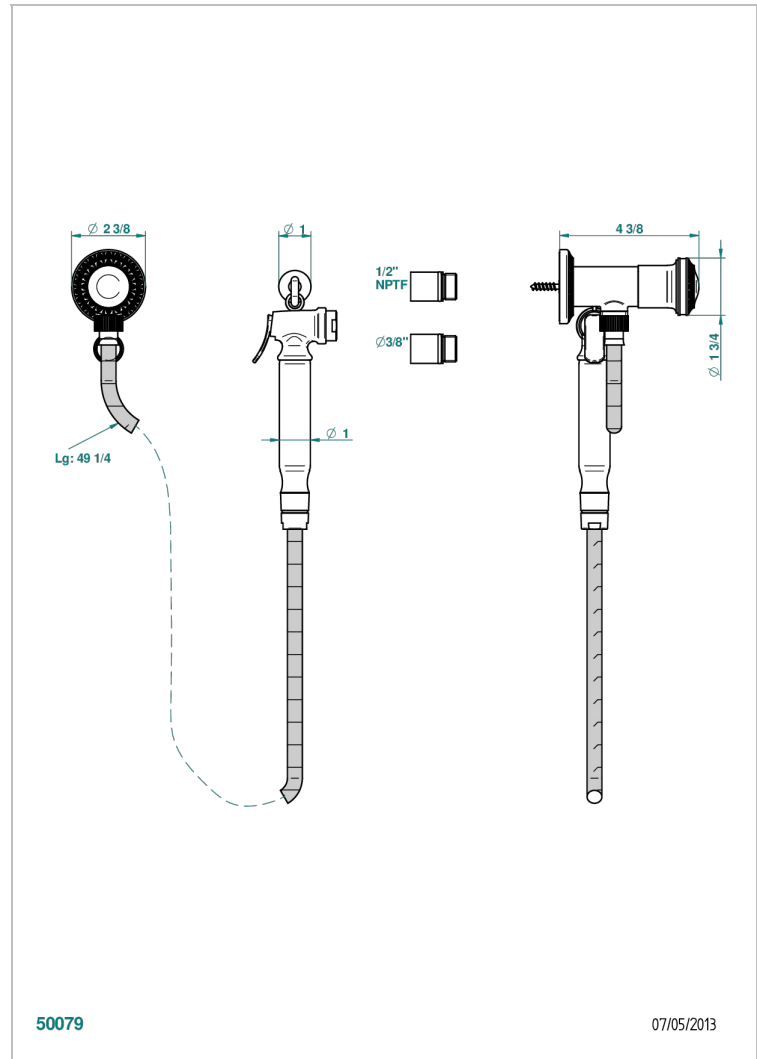

MALMAISON CRYSTAL

U94-5840/8US

Handheld spray bidet with hose, elbow and hook

THG[®]
PARIS

CHARACTERISTIC

- Malmaison crystal
- Handheld spray bidet with hose, elbow and hook

TECHNICAL SPECS

- Recommandé : 3 bars (max. 5 bars) - Advised : 43,5 psi (max. 72 psi)
- 9,5 l/min à 3 bars (2.5 gpm at 43.5 psi)

AVAILABLE FINITIONS

- Chrome polished - A02
- Chrome polished / gold polished - G02
- Gold polished - F01
- Nickel polished - B01