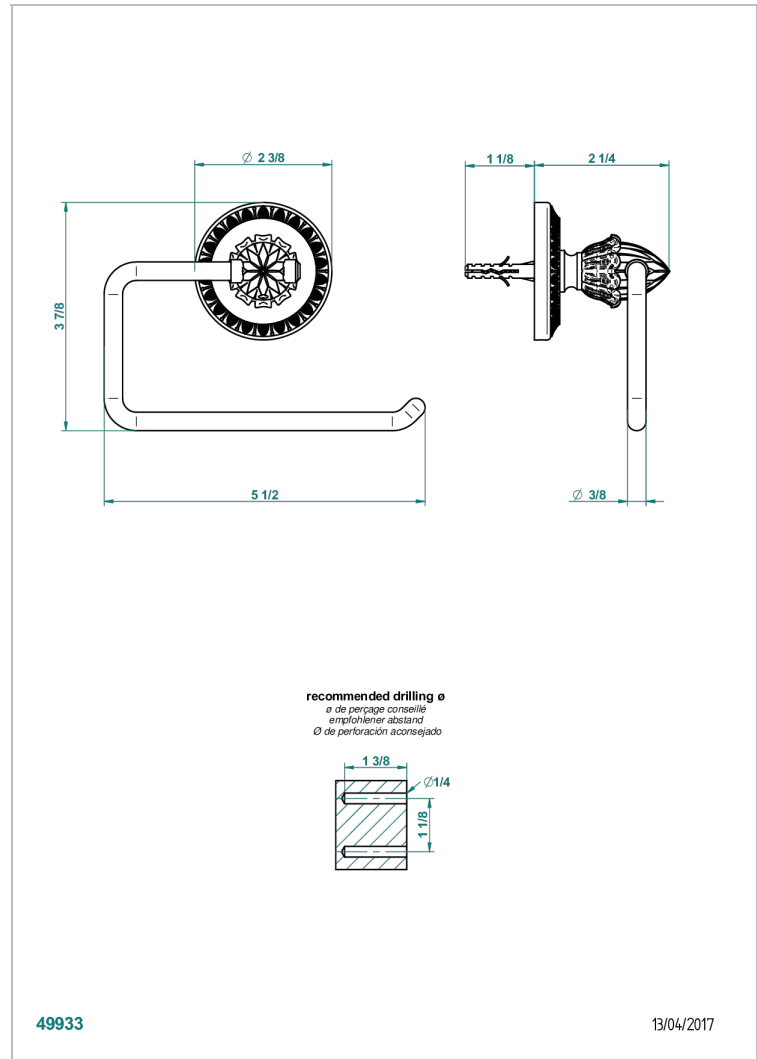

MALMAISON CRYSTAL

U94-538A

Toilet paper holder, single mount without cover

THG[®]
PARIS

CHARACTERISTIC

- Malmaison crystal
- Toilet paper holder, single mount without cover

AVAILABLE FINITIONS

Black nickel - D24
Chrome polished - A02
Chrome polished / gold polished - G02
Copper antique matt, coated - H07
Light coated bronze - D01
Matt chrome (American satin) - C02

Matt nickel (American satin) - C01
Nickel antique / Sovereign - H28
Nickel polished - B01
Satin chrome - C03
Silver polished, antique - H03