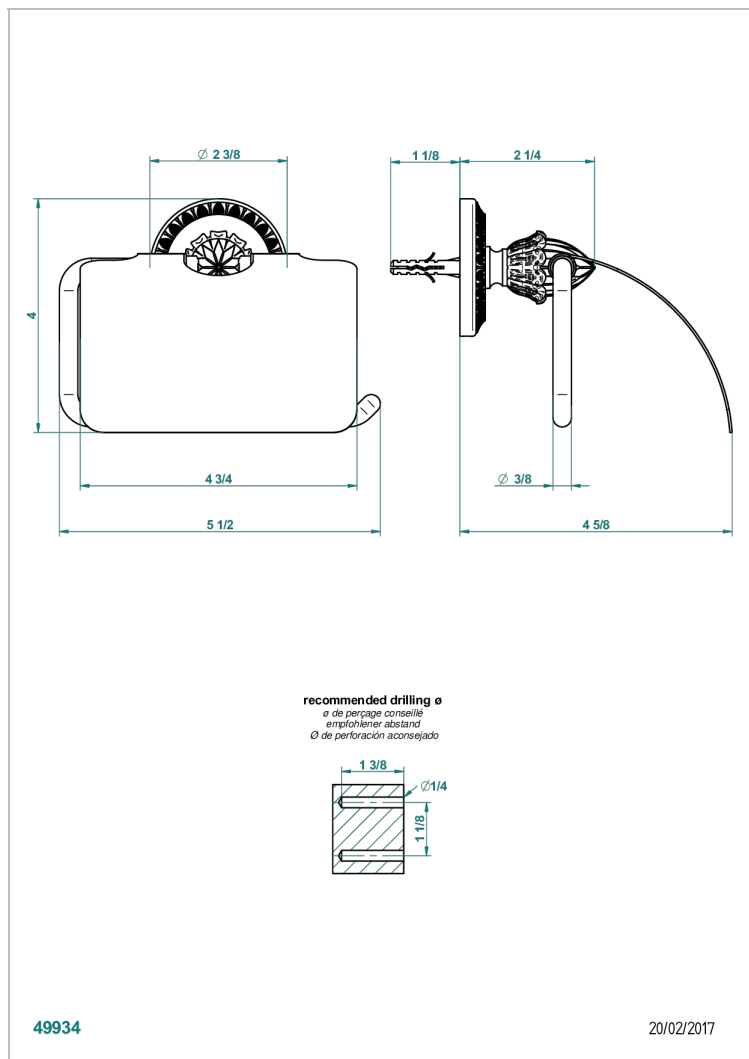

MALMAISON CRYSTAL

U94-538AC

Toilet paper holder, single mount with cover

THG[®]
PARIS

49934

20/02/2017

CHARACTERISTIC

- Malmaison crystal
- Toilet paper holder, single mount with cover

AVAILABLE FINITIONS

Black nickel - D24
Chrome polished - A02
Chrome polished / gold polished - G02
Copper antique matt, coated - H07
Light coated bronze - D01
Matt chrome (American satin) - C02

Matt nickel (American satin) - C01
Nickel antique / Sovereign - H28
Nickel polished - B01
Satin chrome - C03
Silver polished, antique - H03