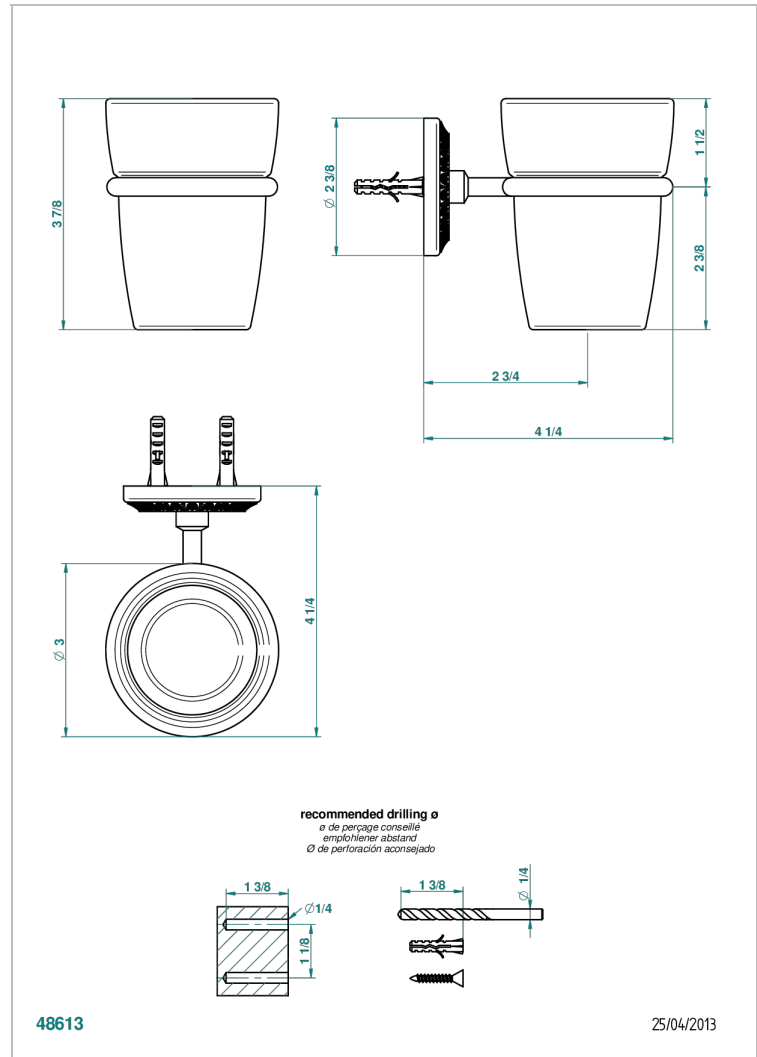

MALMAISON CRYSTAL

U94-536

Tumbler holder, wall mounted

THG[®]
PARIS

CHARACTERISTIC

- Malmaison crystal
- Tumbler holder, wall mounted

AVAILABLE FINITIONS

Black nickel - D24
Chrome polished - A02
Chrome polished / gold polished - G02
Copper antique matt, coated - H07
Light coated bronze - D01
Matt chrome (American satin) - C02

Matt nickel (American satin) - C01
Nickel antique / Sovereign - H28
Nickel polished - B01
Satin chrome - C03
Silver polished, antique - H03