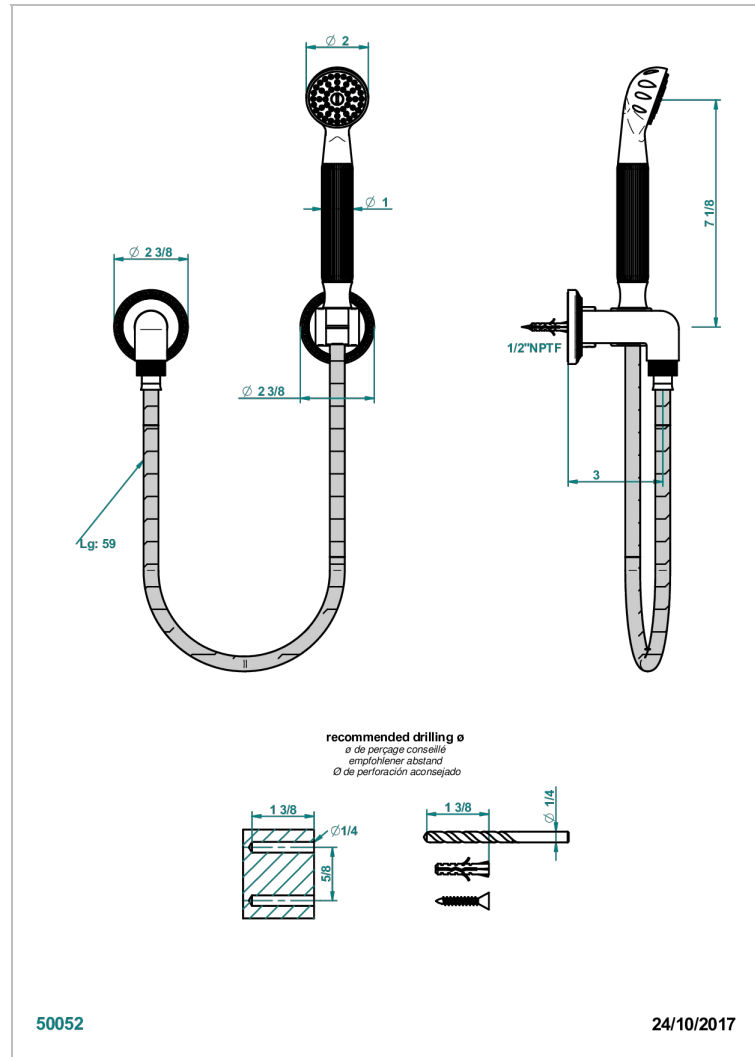

# MALMAISON CRYSTAL

U94-52/US

Wall mounted handshower with separate fixed hook

THG<sup>®</sup>  
PARIS

## CHARACTERISTIC

- Malmaison crystal
- Wall mounted handshower with separate fixed hook

## TECHNICAL SPECS

- Recommandé : 3 bars (max. 5 bars) - Advised : 43,5 psi (max. 72 psi)
- 9,5 l/min à 3 bars (2.5 gpm at 43.5 psi)