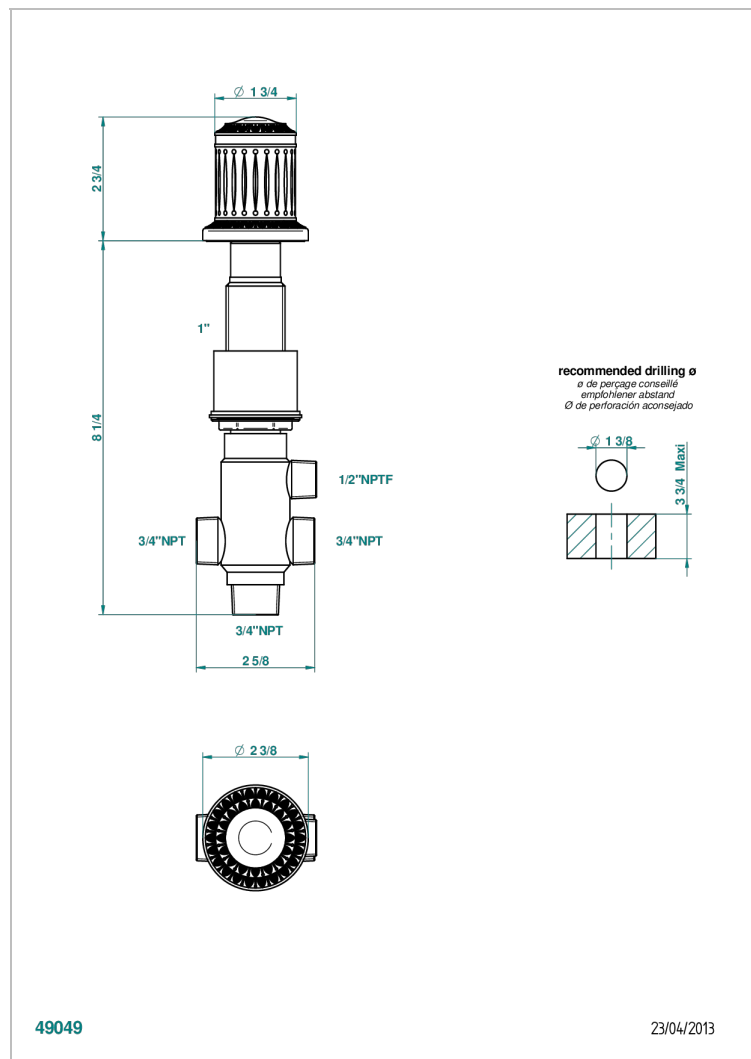

MALMAISON CRYSTAL

U94-504VGUS

2-function deck diverter with trim

THG[®]
PARIS

CHARACTERISTIC

- Malmaison crystal
- 2-function deck diverter with trim

AVAILABLE FINITIONS

Black nickel - D24
Chrome polished - A02
Chrome polished / gold polished - G02
Copper antique matt, coated - H07
Light coated bronze - D01
Matt chrome (American satin) - C02

Matt nickel (American satin) - C01
Nickel antique / Sovereign - H28
Nickel polished - B01
Satin chrome - C03
Silver polished, antique - H03