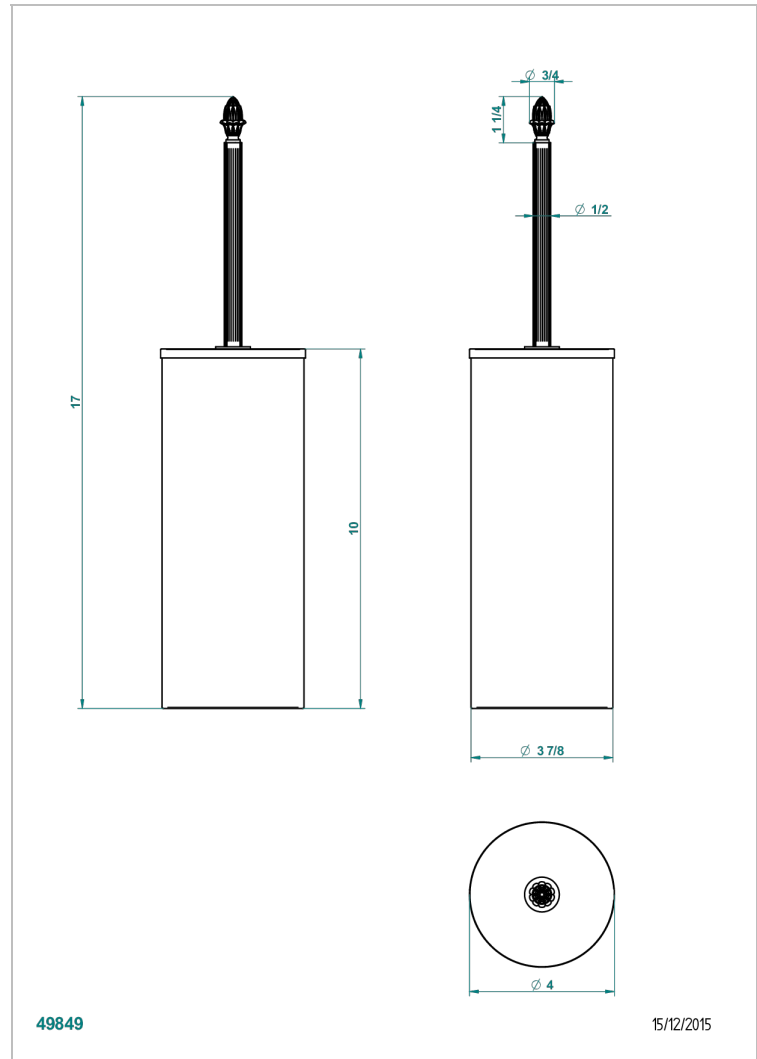

MALMAISON CRYSTAL

U94-4700C

Metal toilet brush holder with brush with cover floor mounted

THG[®]
PARIS

CHARACTERISTIC

- Malmaison crystal
- Metal toilet brush holder with brush with cover floor mounted

AVAILABLE FINITIONS