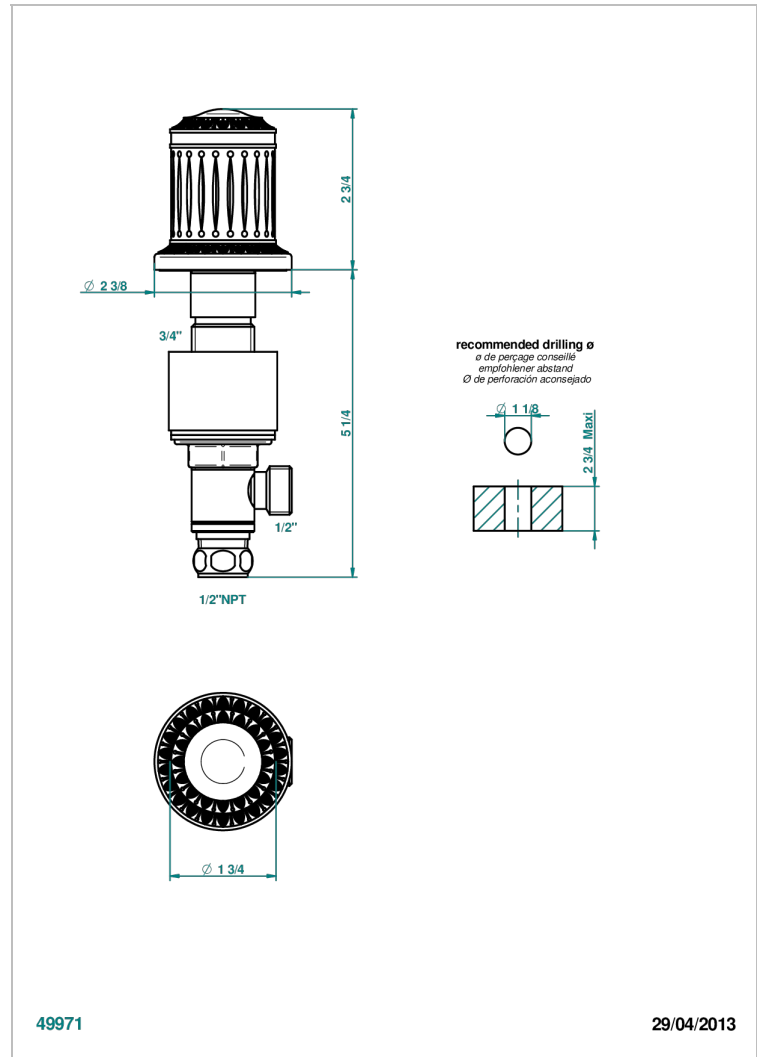

# MALMAISON CRYSTAL

U94-35/US

1/2" deck valve with trim for lavatory

## CHARACTERISTIC

- Malmaison crystal
- 1/2" deck valve with trim for lavatory