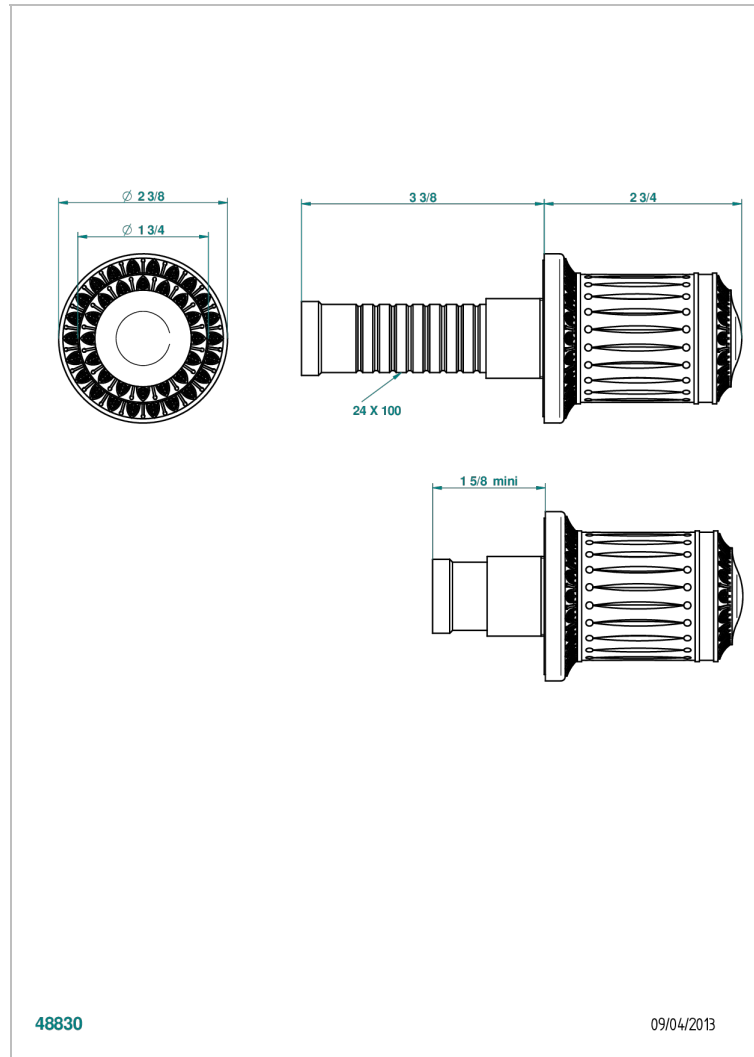

# MALMAISON CRYSTAL

U94-30B

Wall volume control 30 & 32 trim

THG<sup>®</sup>  
PARIS

## CHARACTERISTIC

- Malmaison crystal
- Wall volume control 30 & 32 trim

## RELATED SKU'S

- Ref. G00-32CUSA 3/4" Volume control wall valve with ceramic cartridge
- Ref. G00-32HUSA 3/4" Volume control wall valve with ceramic cartridge counterclockwise
- Ref. G00-30CUSA 1/2" volume control wall valve with ceramic cartridge
- Ref. G00-30HUSA 1/2" Volume control wall valve with ceramic cartridge counterclockwise