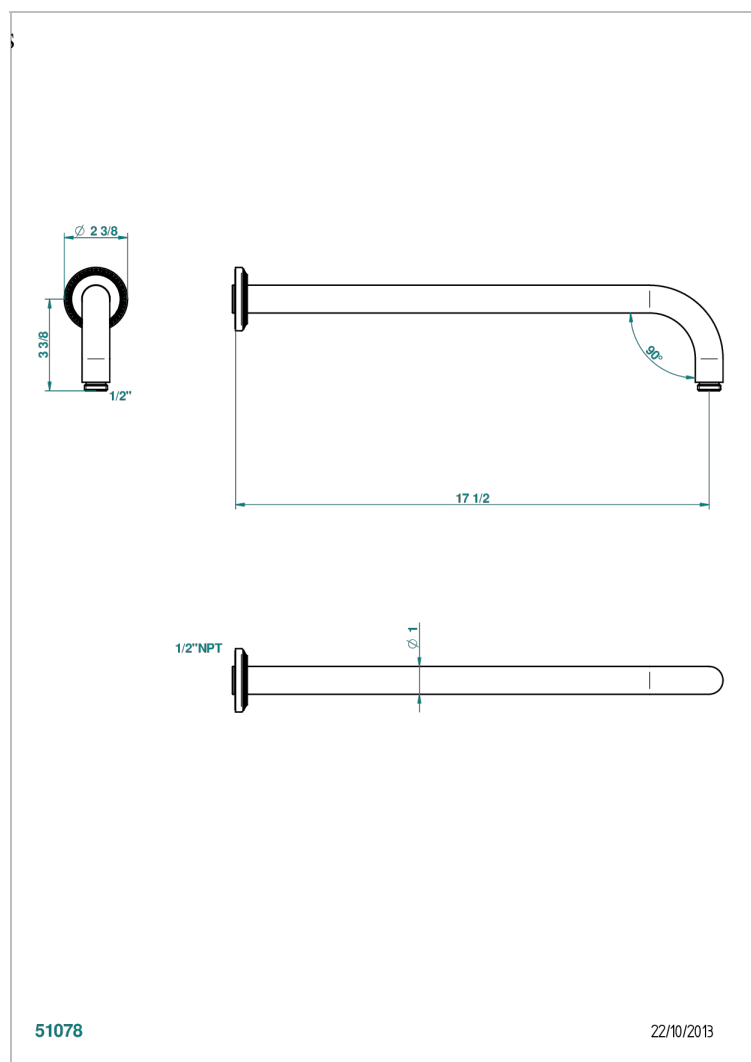

MALMAISON METAL

U93-84L/US

Horizontal shower arm, 90°, lg: 17"

THG[®]
PARIS

CHARACTERISTIC

- Malmaison metal
- Horizontal shower arm, 90°, lg: 17"

AVAILABLE FINITIONS

Black nickel - D24
Chrome polished - A02
Chrome polished / gold polished - G02
Copper antique matt, coated - H07
Light coated bronze - D01
Matt chrome (American satin) - C02

Matt nickel (American satin) - C01
Nickel antique / Sovereign - H28
Nickel polished - B01
Satin chrome - C03
Silver polished, antique - H03