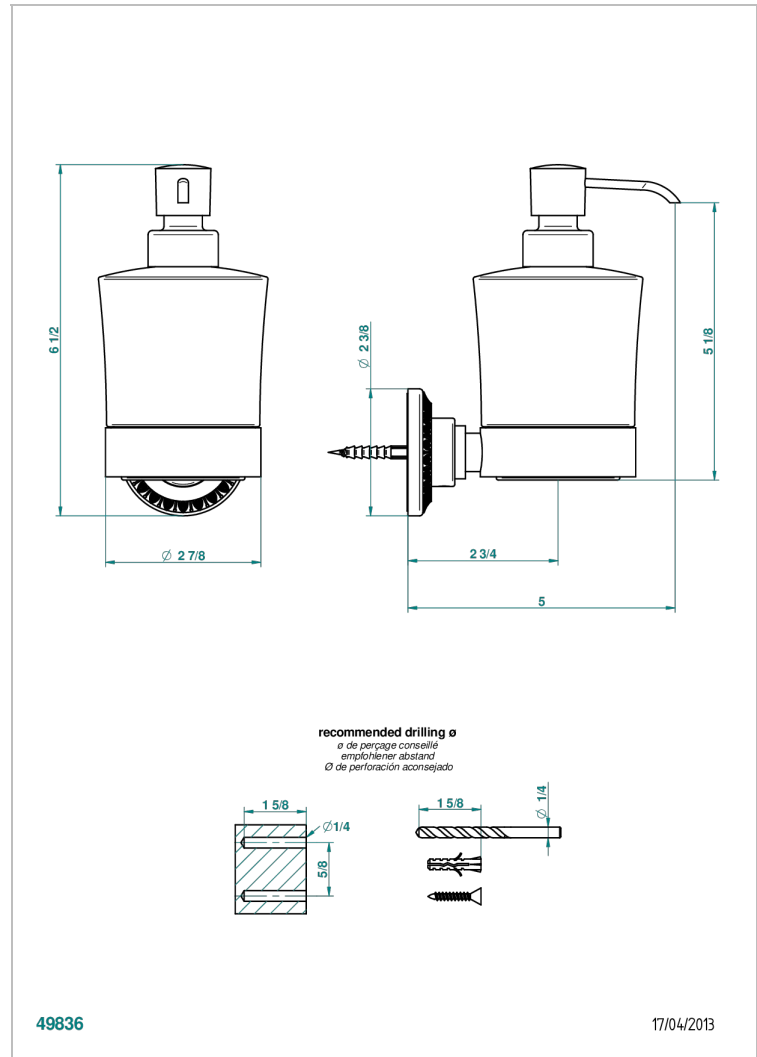

## CHARACTERISTIC

- Malmaison metal
- Liquid soap dispenser