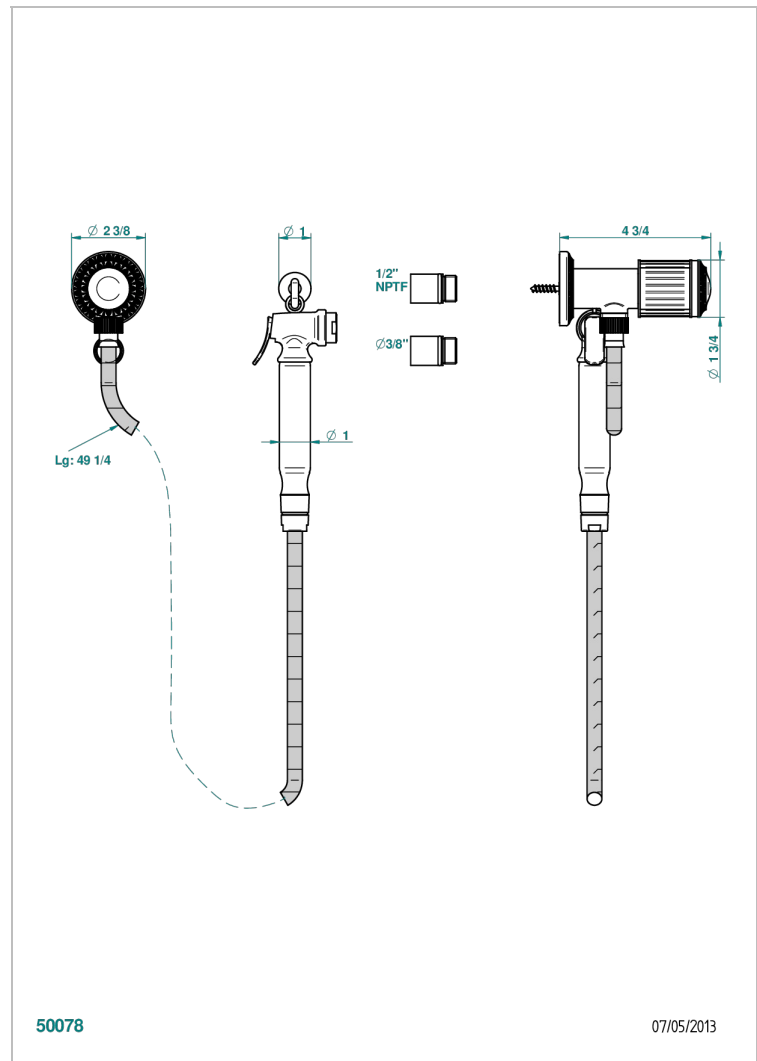

# MALMAISON METAL

U93-5840/8US

Handheld spray bidet with hose, elbow and hook

THG<sup>®</sup>  
PARIS

## CHARACTERISTIC

- Malmaison metal
- Handheld spray bidet with hose, elbow and hook

## TECHNICAL SPECS

- Recommandé : 3 bars (max. 5 bars) - Advised : 43,5 psi (max. 72 psi)
- 9,5 l/min à 3 bars (2.5 gpm at 43.5 psi)