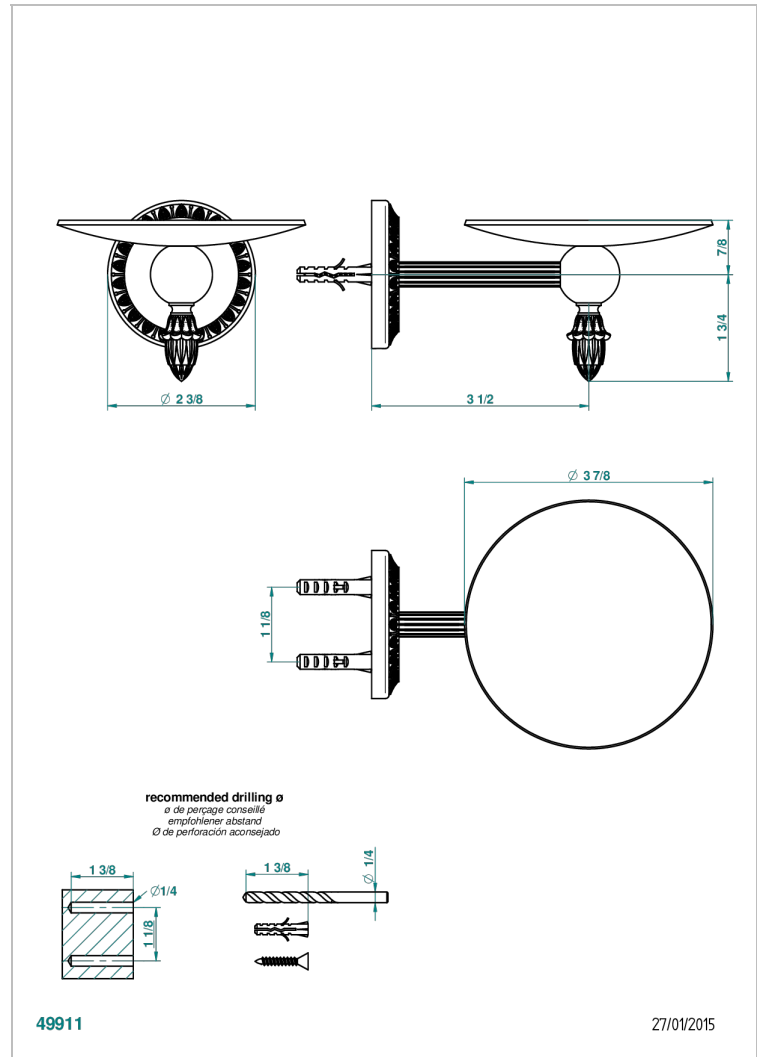

MALMAISON METAL

U93-546

Soap dish, wall mounted, 4" diameter

THG[®]
PARIS

CHARACTERISTIC

- Malmaison metal
- Soap dish, wall mounted, 4" diameter

AVAILABLE FINITIONS

Black nickel - D24
Chrome polished - A02
Chrome polished / gold polished - G02
Copper antique matt, coated - H07
Light coated bronze - D01
Matt chrome (American satin) - C02

Matt nickel (American satin) - C01
Nickel antique / Sovereign - H28
Nickel polished - B01
Satin chrome - C03
Silver polished, antique - H03