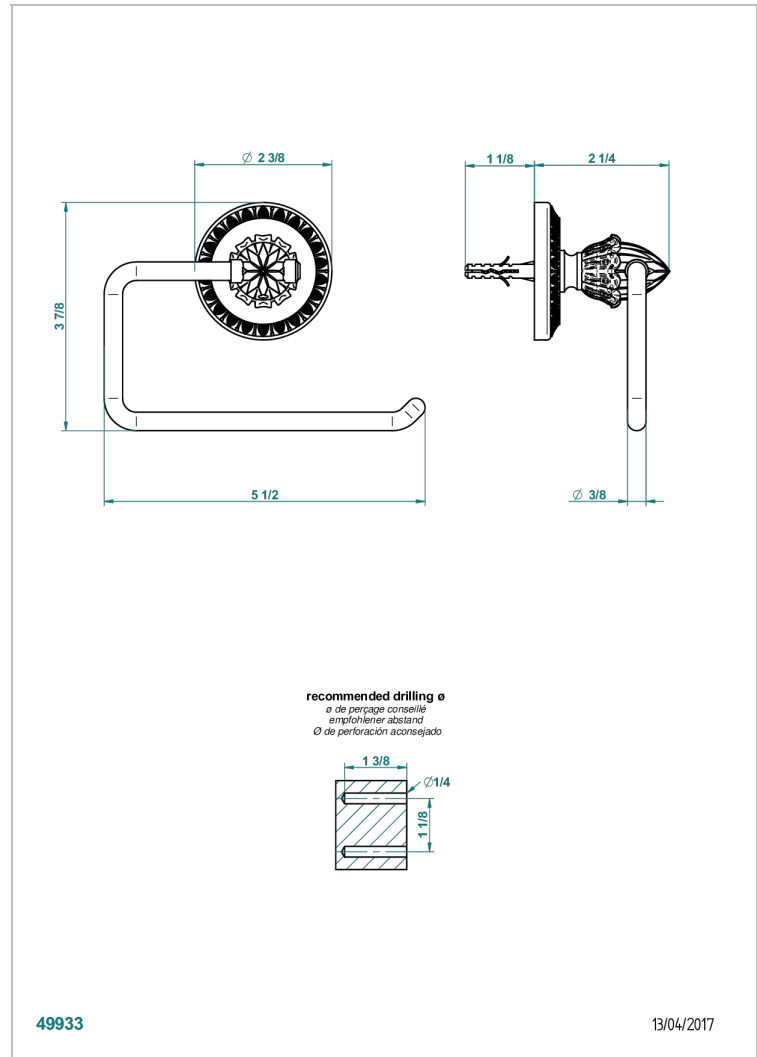

MALMAISON METAL

U93-538A

Toilet paper holder, single mount without cover

THG[®]
PARIS

CHARACTERISTIC

- Malmaison metal
- Toilet paper holder, single mount without cover

AVAILABLE FINITIONS

Black nickel - D24
Chrome polished - A02
Chrome polished / gold polished - G02
Copper antique matt, coated - H07
Light coated bronze - D01
Matt chrome (American satin) - C02

Matt nickel (American satin) - C01
Nickel antique / Sovereign - H28
Nickel polished - B01
Satin chrome - C03
Silver polished, antique - H03