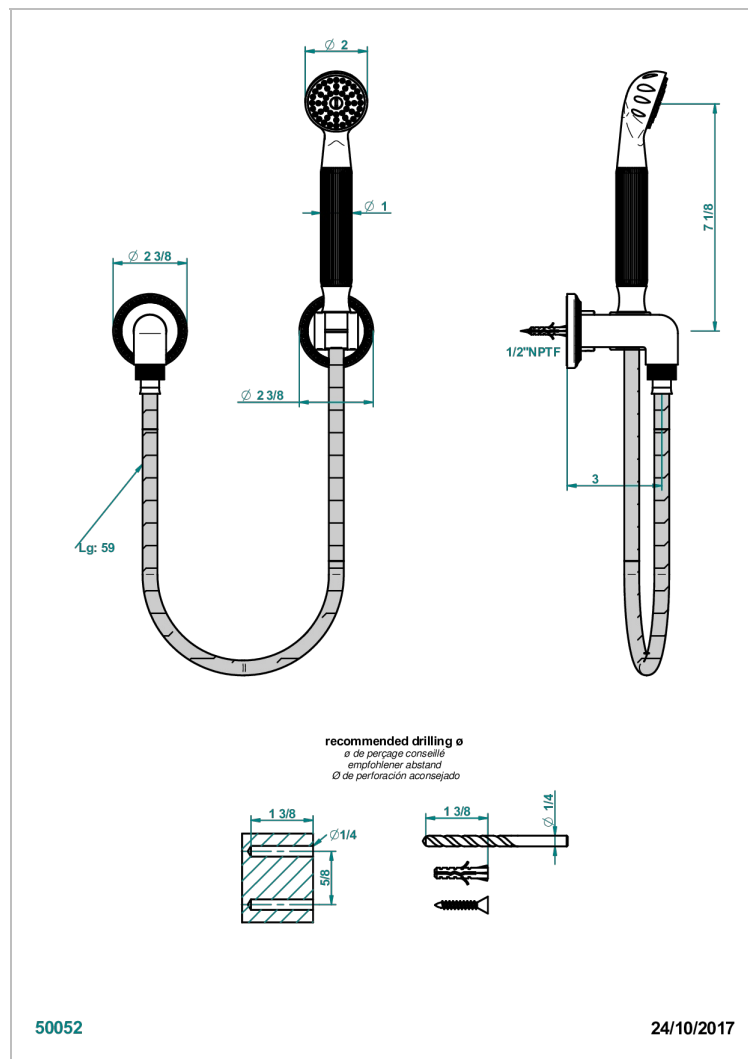

MALMAISON METAL

U93-52/US

Wall mounted handshower with separate fixed hook

THG[®]
PARIS

CHARACTERISTIC

- Malmaison metal
- Wall mounted handshower with separate fixed hook

TECHNICAL SPECS

- Recommandé : 3 bars (max. 5 bars) - Advised : 43,5 psi (max. 72 psi)
- 9,5 l/min à 3 bars (2.5 gpm at 43.5 psi)

AVAILABLE FINITIONS

Black nickel - D24
Chrome polished - A02
Chrome polished / gold polished - G02
Copper antique matt, coated - H07
Light coated bronze - D01
Matt chrome (American satin) - C02

Matt nickel (American satin) - C01
Nickel antique / Sovereign - H28
Nickel polished - B01
Satin chrome - C03
Silver polished, antique - H03