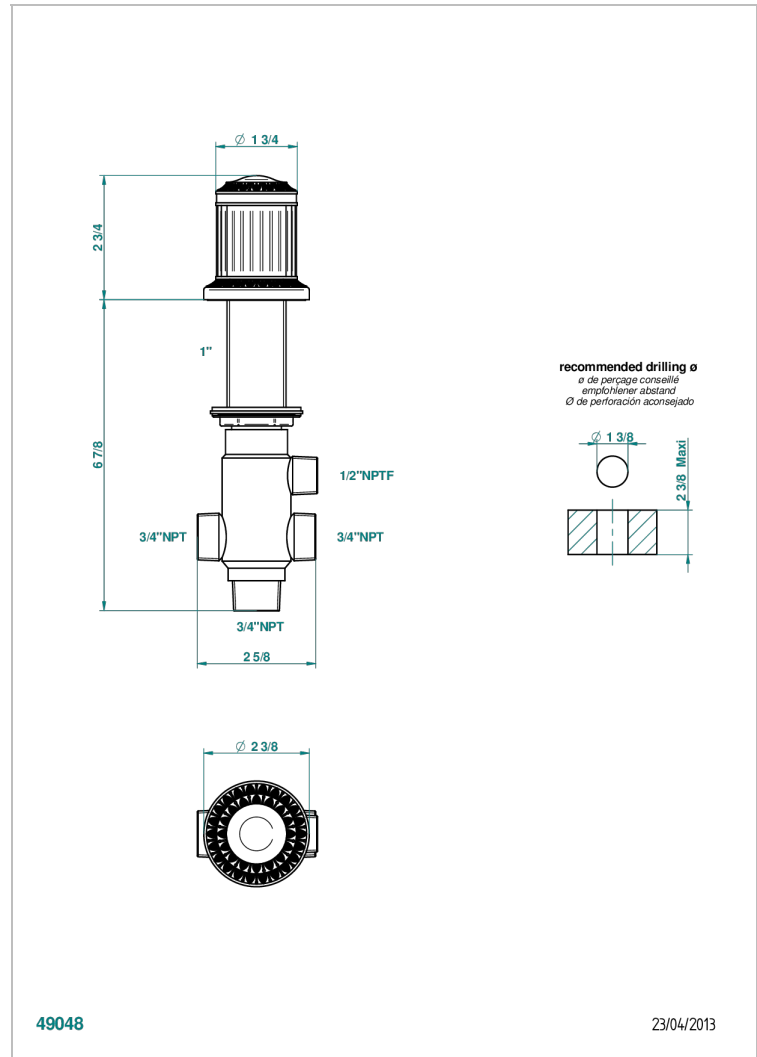

MALMAISON METAL

U93-504VGUS

2-function deck diverter with trim

CHARACTERISTIC

- Malmaison metal
- 2-function deck diverter with trim

AVAILABLE FINITIONS

Black nickel - D24
Chrome polished - A02
Chrome polished / gold polished - G02
Copper antique matt, coated - H07
Light coated bronze - D01
Matt chrome (American satin) - C02

Matt nickel (American satin) - C01
Nickel antique / Sovereign - H28
Nickel polished - B01
Satin chrome - C03
Silver polished, antique - H03