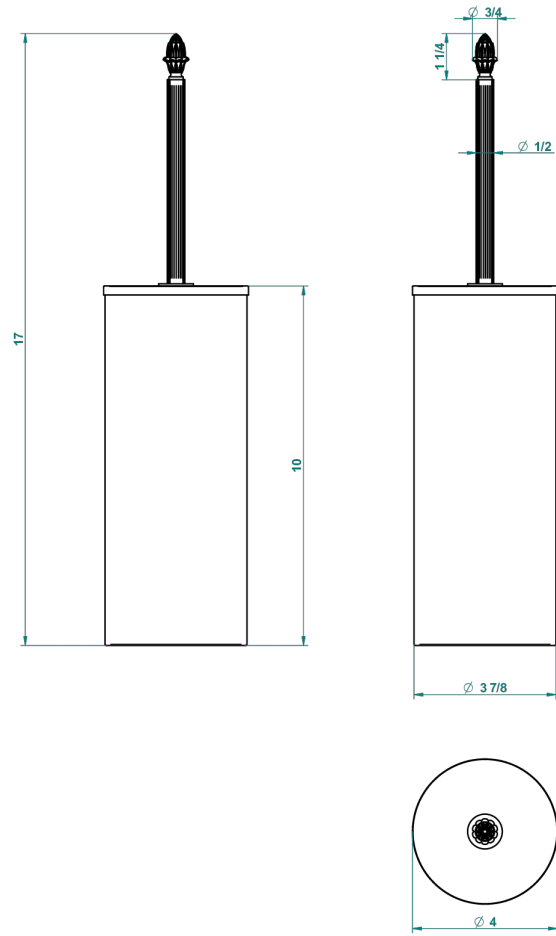

Metal toilet brush holder with brush with cover floor mounted

49849

15/12/2015

CHARACTERISTIC

- Malmaison metal
- Metal toilet brush holder with brush with cover floor mounted

AVAILABLE FINITIONS

Black nickel - D24
Chrome polished - A02
Chrome polished / gold polished - G02
Copper antique matt, coated - H07
Light coated bronze - D01
Matt chrome (American satin) - C02