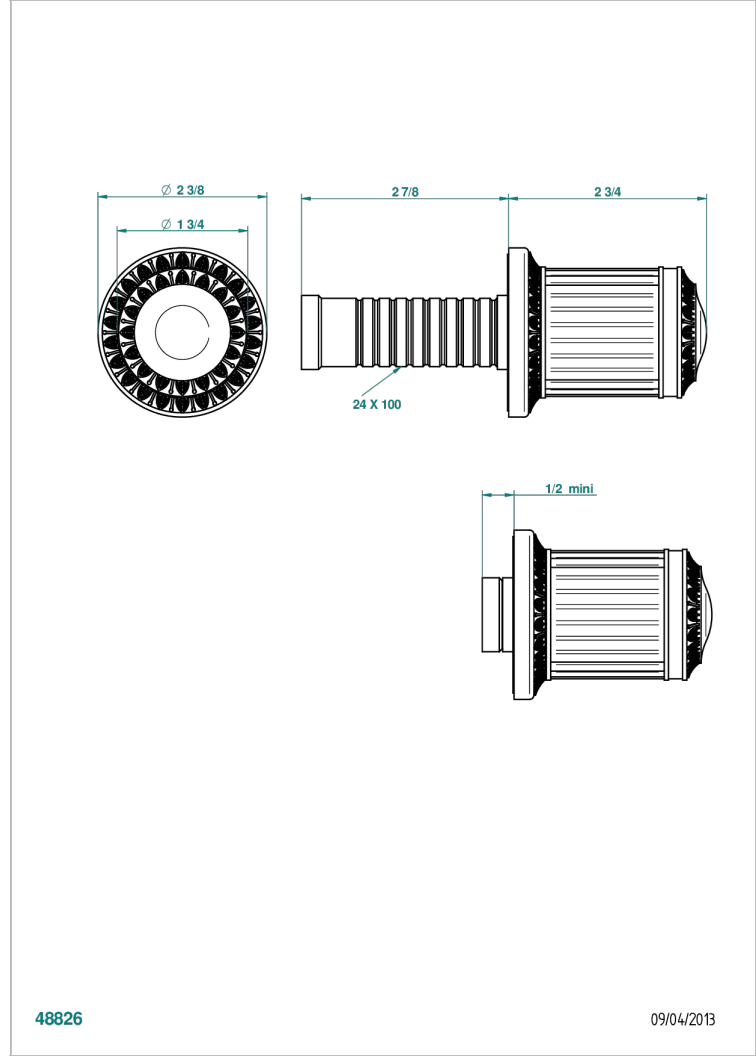

# MALMAISON METAL

U93-30B

Wall volume control 30 & 32 trim

THG<sup>®</sup>  
PARIS

48826

09/04/2013

## CHARACTERISTIC

- Malmaison metal
- Wall volume control 30 & 32 trim

## RELATED SKU'S

- Ref. G00-32CUSA 3/4" Volume control wall valve with ceramic cartridge
- Ref. G00-32HUSA 3/4" Volume control wall valve with ceramic cartridge counterclockwise
- Ref. G00-30CUSA 1/2" volume control wall valve with ceramic cartridge
- Ref. G00-30HUSA 1/2" Volume control wall valve with ceramic cartridge counterclockwise