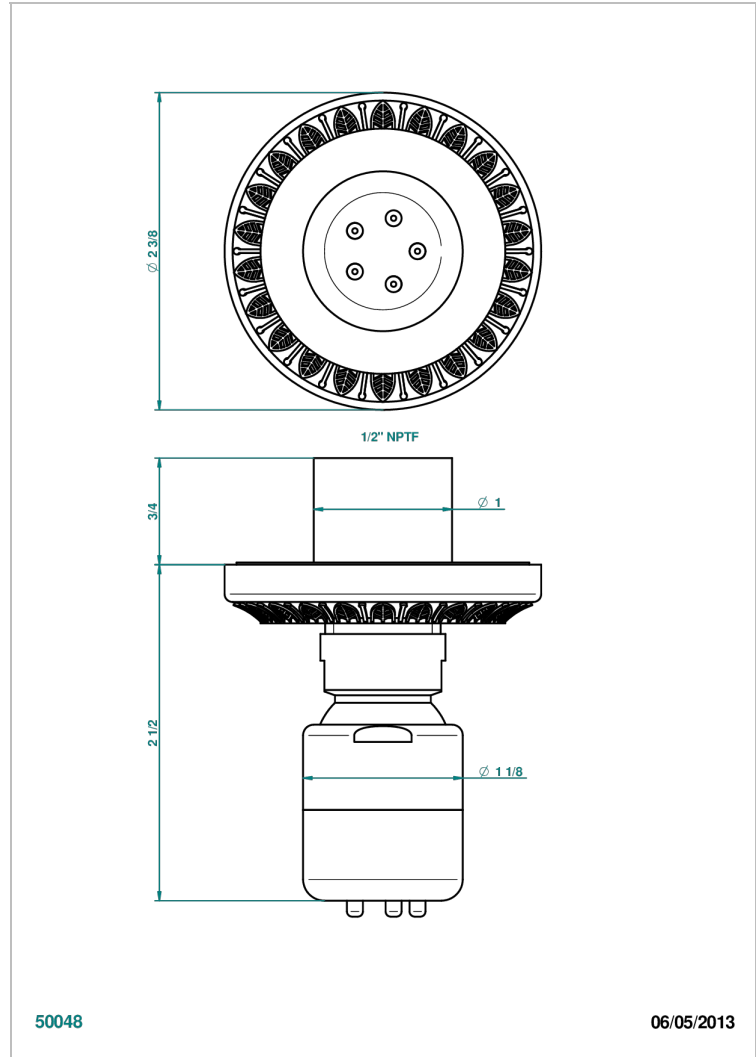

# MALMAISON METAL

U93-290/BUS

Body spray 1/2" with Easyclean system

## CHARACTERISTIC

- Malmaison metal
- Body spray 1/2" with Easyclean system