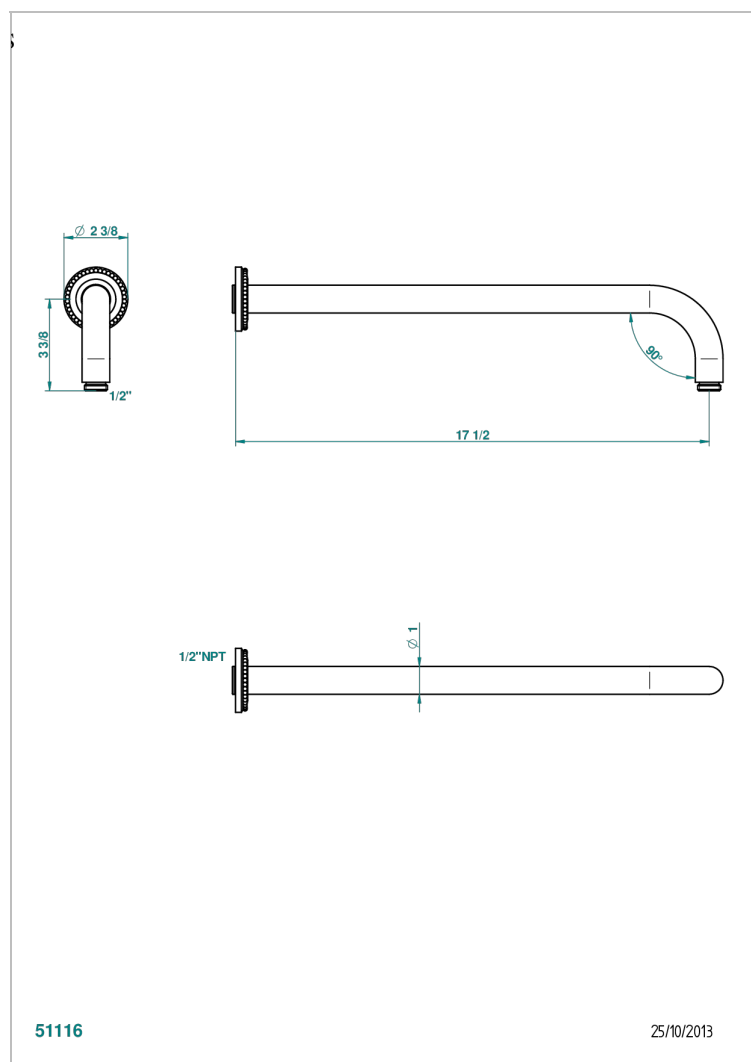

MONTE CARLO, WHITE GOLD PORCELAIN

U8C-84L/US

Horizontal shower arm, 90°, lg: 17"

51116

25/10/2013

CHARACTERISTIC

- Monte Carlo, white gold porcelain
- Horizontal shower arm, 90°, lg: 17"

AVAILABLE FINITIONS