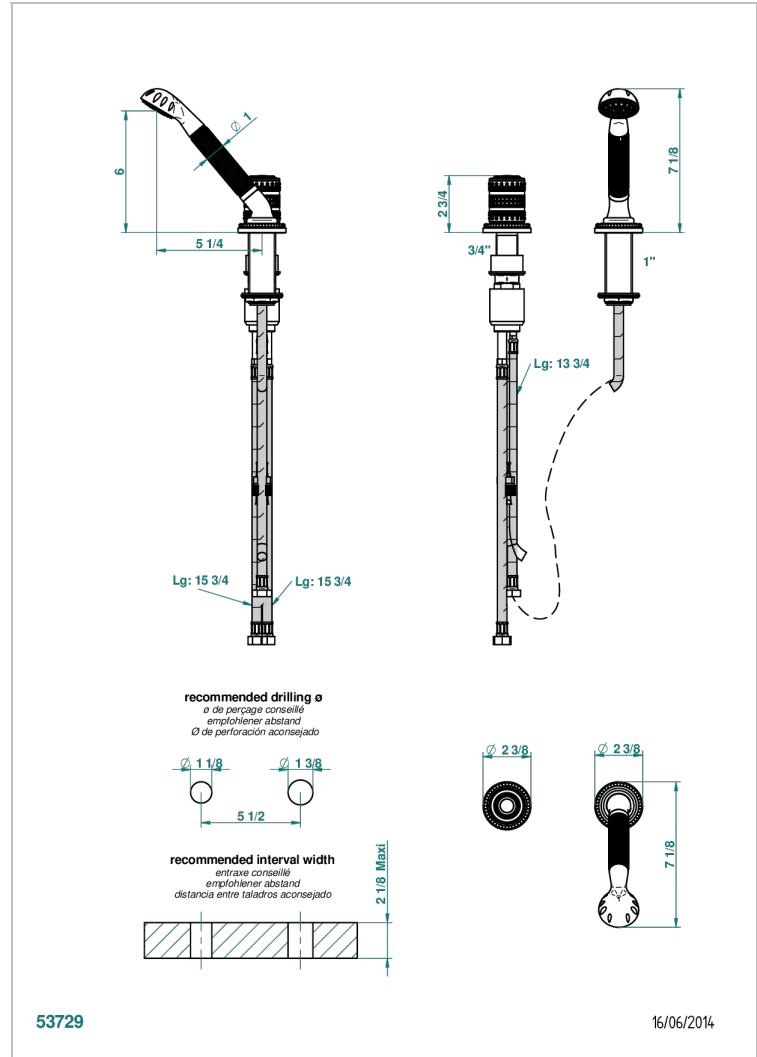

MONTE CARLO, WHITE GOLD PORCELAIN

U8C-6532/60A

Deck mounted mixer with handshower, progressive cartridge

CHARACTERISTIC

- Monte Carlo, white gold porcelain
- Deck mounted mixer with handshower, progressive cartridge

TECHNICAL SPECS

- Recommandé : 3 bars (max. 5 bars) - Advised : 43,5 psi (max. 72 psi)
- 9,5 l/min à 3 bars (2.5 gpm at 43.5 psi)

AVAILABLE FINITIONS

Black nickel - D24
 Chrome polished - A02
 Chrome polished / gold polished - G02
 Copper antique matt, coated - H07
 Gold mat - F07
 Gold polished - F01