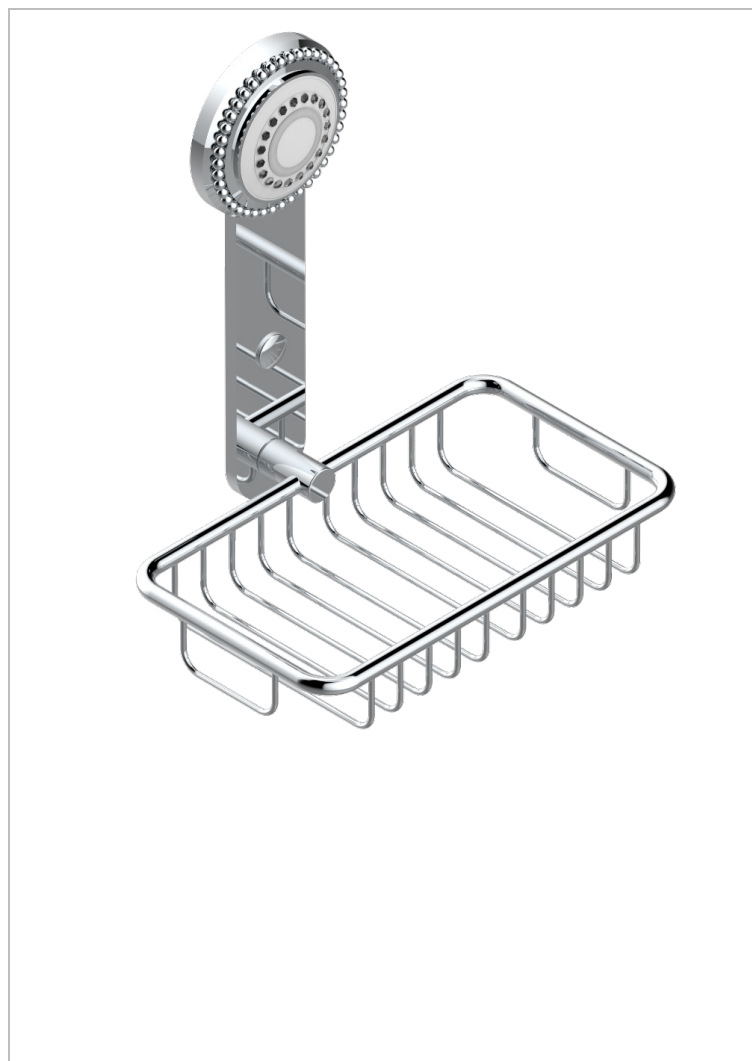

MONTE CARLO, WHITE GOLD PORCELAIN

U8C-620

Soap basket, wall mounted 6"1/4 x 3"5/8

CHARACTERISTIC

- Monte Carlo, white gold porcelain
- Soap basket, wall mounted 6"1/4 x 3"5/8

AVAILABLE FINITIONS

Black nickel - D24
 Chrome polished - A02
 Chrome polished / gold polished - G02
 Copper antique matt, coated - H07
 Gold mat - F07
 Gold polished - F01

Gold satiney - F03
 Light coated bronze - D01
 Matt chrome (American satin) - C02
 Matt nickel (American satin) - C01
 Nickel antique / Sovereign - H28
 Nickel polished - B01

Rose Gold - F27
 Satin chrome - C03
 Silver polished, antique - H03
 Silver rhodium - F18
 Soft gold - F30
 Soft matt gold - F31

Soft satin gold - F32