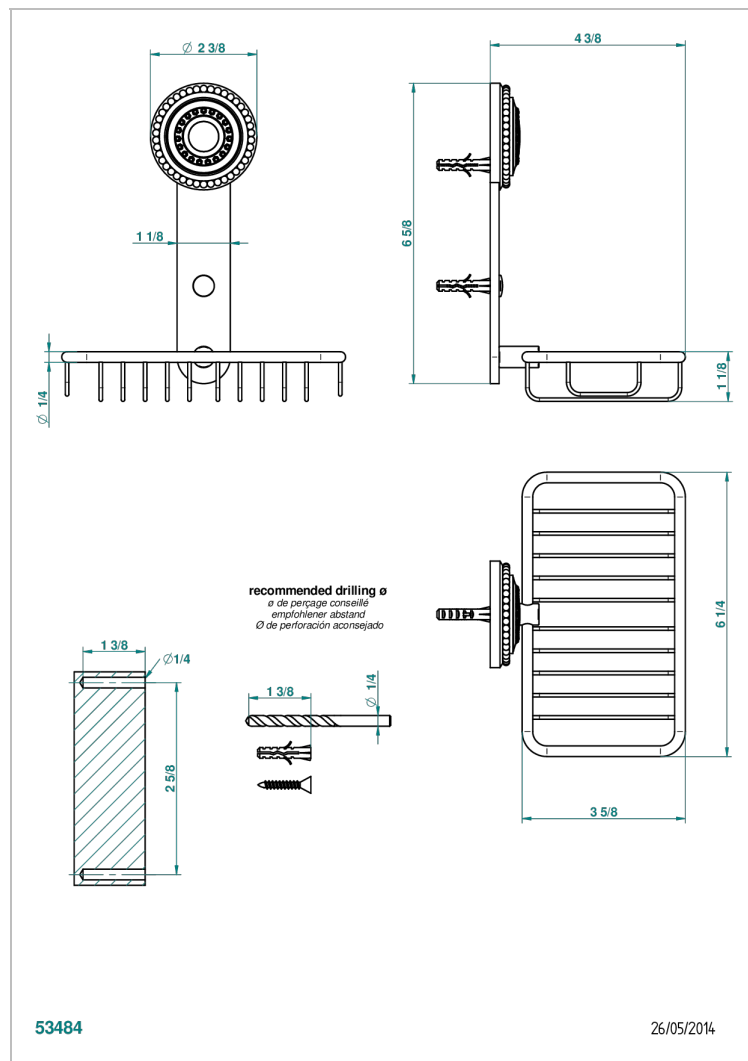

MONTE CARLO, WHITE GOLD PORCELAIN

U8C-620

Soap basket, wall mounted 6"1/4 x 3"5/8

CHARACTERISTIC

- Monte Carlo, white gold porcelain
- Soap basket, wall mounted 6"1/4 x 3"5/8

AVAILABLE FINITIONS

Black nickel - D24
 Chrome polished - A02
 Chrome polished / gold polished - G02
 Copper antique matt, coated - H07
 Gold mat - F07
 Gold polished - F01