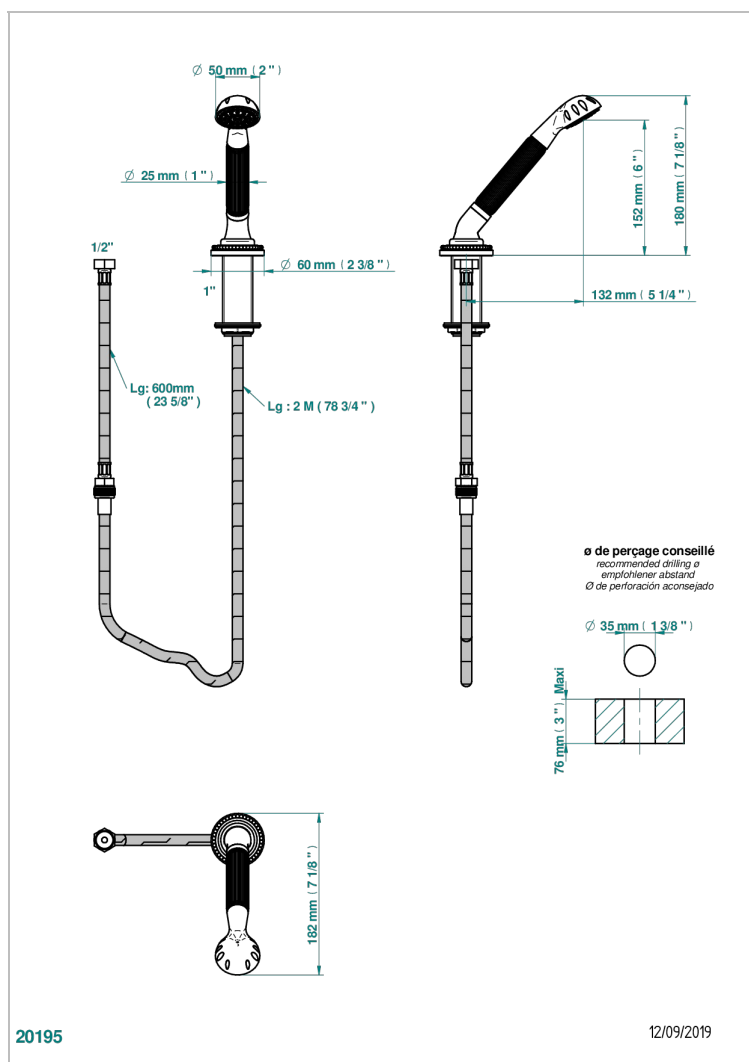

# MONTE CARLO, WHITE GOLD PORCELAIN

U8C-60A

Deck mounted hand shower, with hose

## CHARACTERISTIC

- Monte Carlo, white gold porcelain
- Deck mounted hand shower, with hose

## TECHNICAL SPECS

- Recommandé : 3 bars (max. 5 bars) - Advised : 43,5 psi (max. 72 psi)
- 9,5 l/min à 3 bars (2.5 gpm at 43.5 psi)