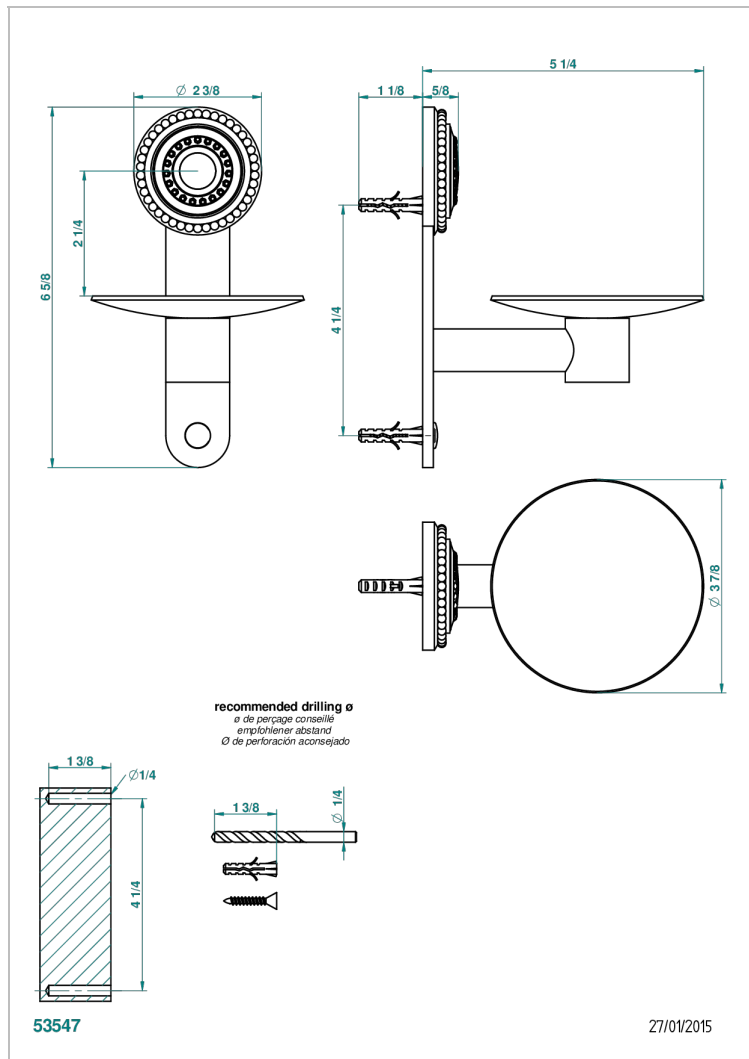

MONTE CARLO, WHITE GOLD PORCELAIN

U8C-546

Soap dish, wall mounted, 4" diameter

CHARACTERISTIC

- Monte Carlo, white gold porcelain
- Soap dish, wall mounted, 4" diameter

AVAILABLE FINITIONS

Black nickel - D24
 Chrome polished - A02
 Chrome polished / gold polished - G02
 Copper antique matt, coated - H07
 Gold mat - F07
 Gold polished - F01