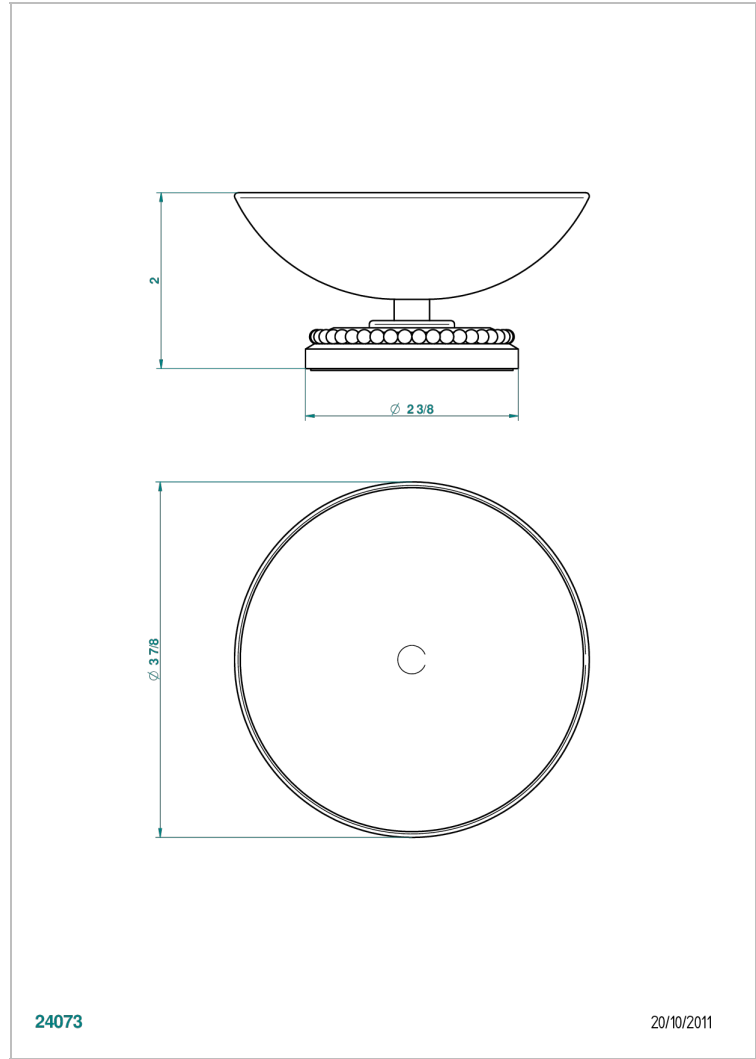

MONTE CARLO, WHITE GOLD PORCELAIN

U8C-544

Soap dish, freestanding , 4" diameter

THG[®]
PARIS

24073

20/10/2011

CHARACTERISTIC

- Monte Carlo, white gold porcelain
- Soap dish, freestanding , 4" diameter