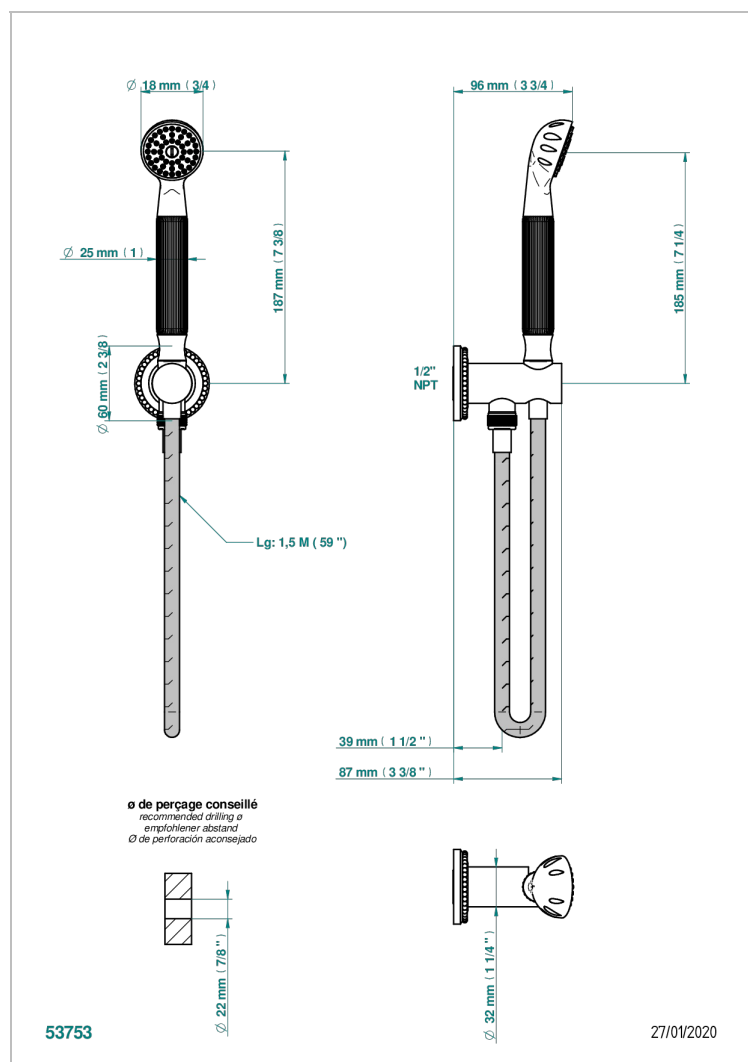

# MONTE CARLO, WHITE GOLD PORCELAIN

U8C-54/US

Wall mounted handshower with integrated fixed hook

## CHARACTERISTIC

- Monte Carlo, white gold porcelain
- Wall mounted handshower with integrated fixed hook