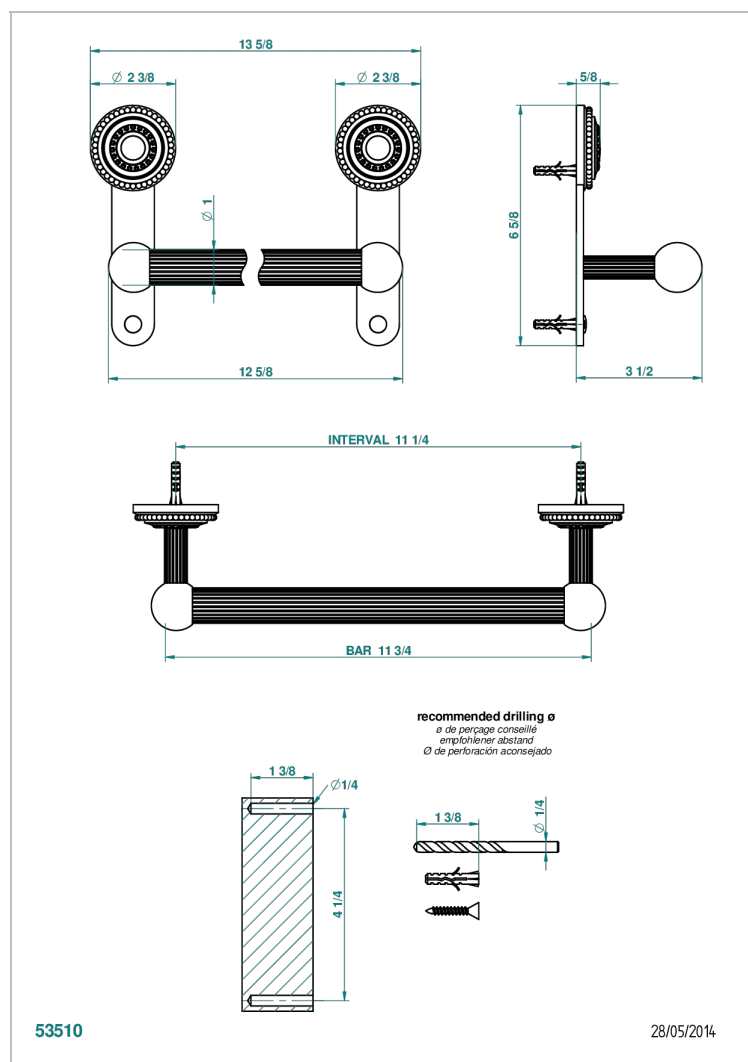

MONTE CARLO, WHITE GOLD PORCELAIN

U8C-527

Towel bar, 1" dia, 11 3/4" long

CHARACTERISTIC

- Monte Carlo, white gold porcelain
- Towel bar, 1" dia, 11 3/4" long

AVAILABLE FINITIONS

Black nickel - D24
 Chrome polished - A02
 Chrome polished / gold polished - G02
 Copper antique matt, coated - H07
 Gold mat - F07
 Gold polished - F01