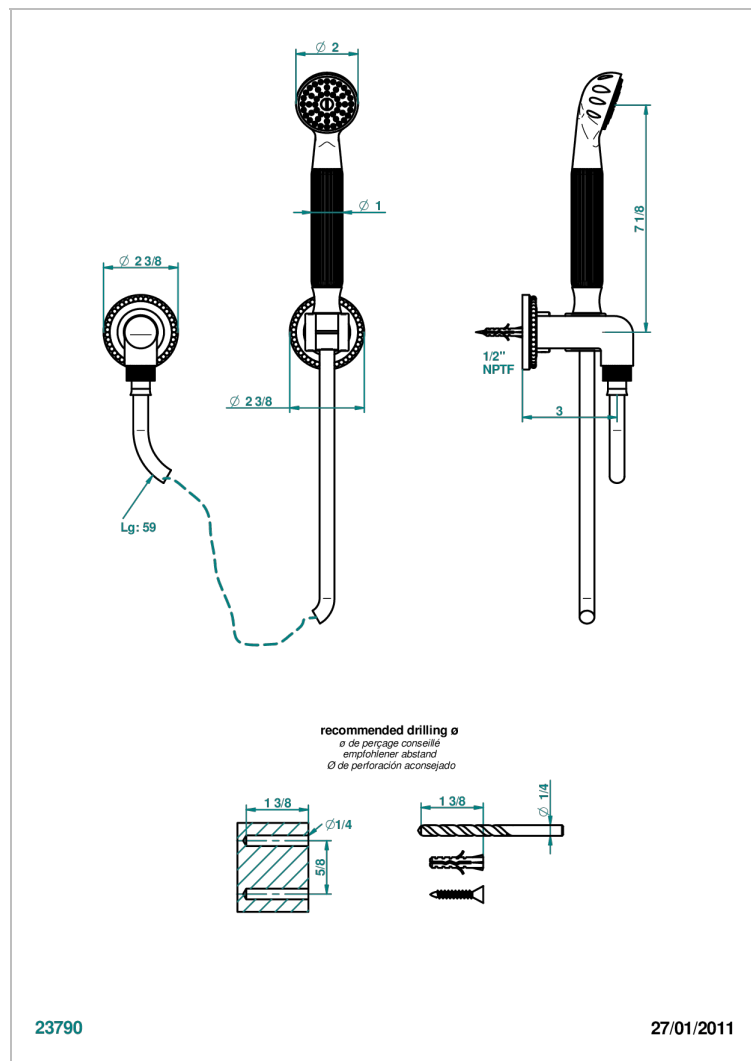

# MONTE CARLO, WHITE GOLD PORCELAIN

U8C-52/US

Wall mounted handshower with separate fixed hook

## CHARACTERISTIC

- Monte Carlo, white gold porcelain
- Wall mounted handshower with separate fixed hook

## TECHNICAL SPECS

- Recommandé : 3 bars (max. 5 bars) - Advised : 43,5 psi (max. 72 psi)
- 9,5 l/min à 3 bars (2.5 gpm at 43.5 psi)