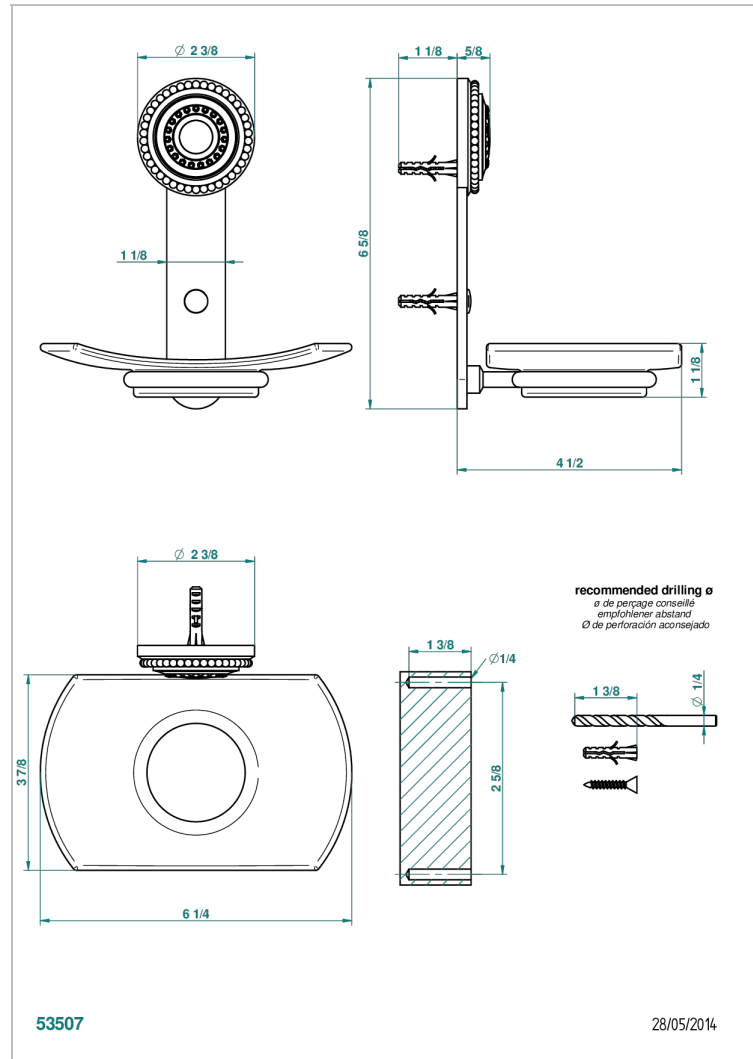

MONTE CARLO, WHITE GOLD PORCELAIN

U8C-500

Glass soap dish, wall mounted

THG[®]
PARIS

CHARACTERISTIC

- Monte Carlo, white gold porcelain
- Glass soap dish, wall mounted

AVAILABLE FINITIONS

Black nickel - D24
Chrome polished - A02
Chrome polished / gold polished - G02
Copper antique matt, coated - H07
Gold mat - F07
Gold polished - F01