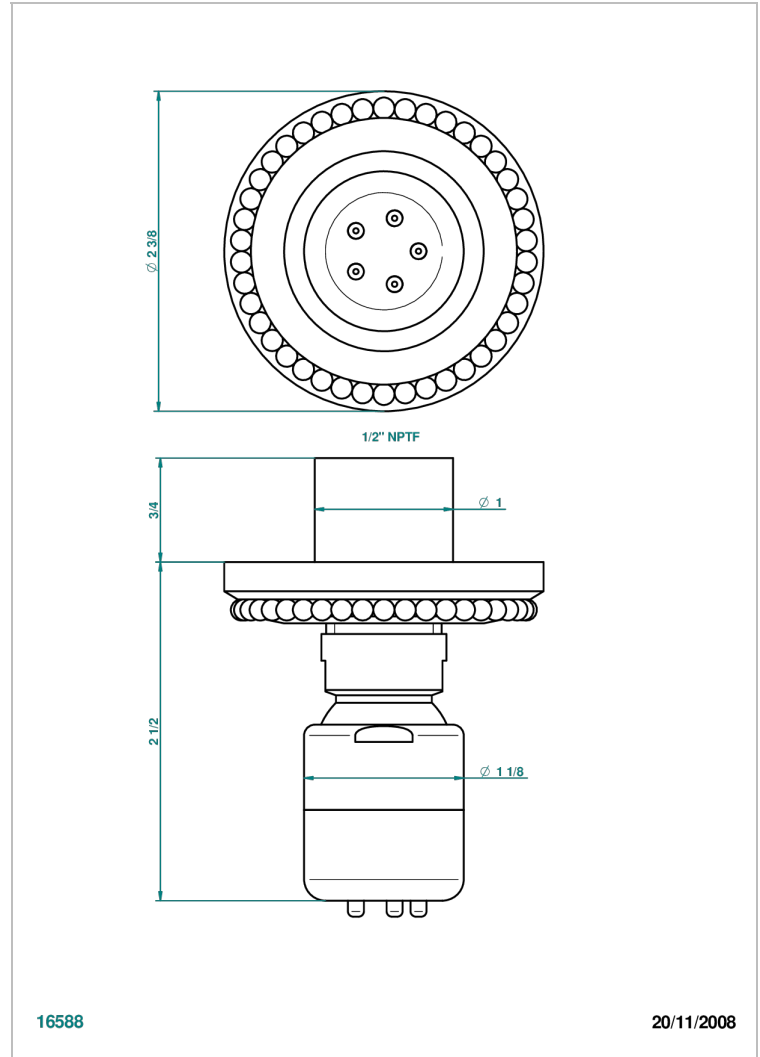

MONTE CARLO, WHITE GOLD PORCELAIN

U8C-290/BUS

Body spray 1/2" with Easyclean system

THG[®]
PARIS

16588

20/11/2008

CHARACTERISTIC

- Monte Carlo, white gold porcelain
- Body spray 1/2" with Easyclean system

AVAILABLE FINITIONS

Black nickel - D24
Chrome polished - A02
Chrome polished / gold polished - G02
Copper antique matt, coated - H07
Gold mat - F07
Gold polished - F01

Gold satiney - F03
Light coated bronze - D01
Matt chrome (American satin) - C02
Matt nickel (American satin) - C01
Nickel antique / Sovereign - H28
Nickel polished - B01