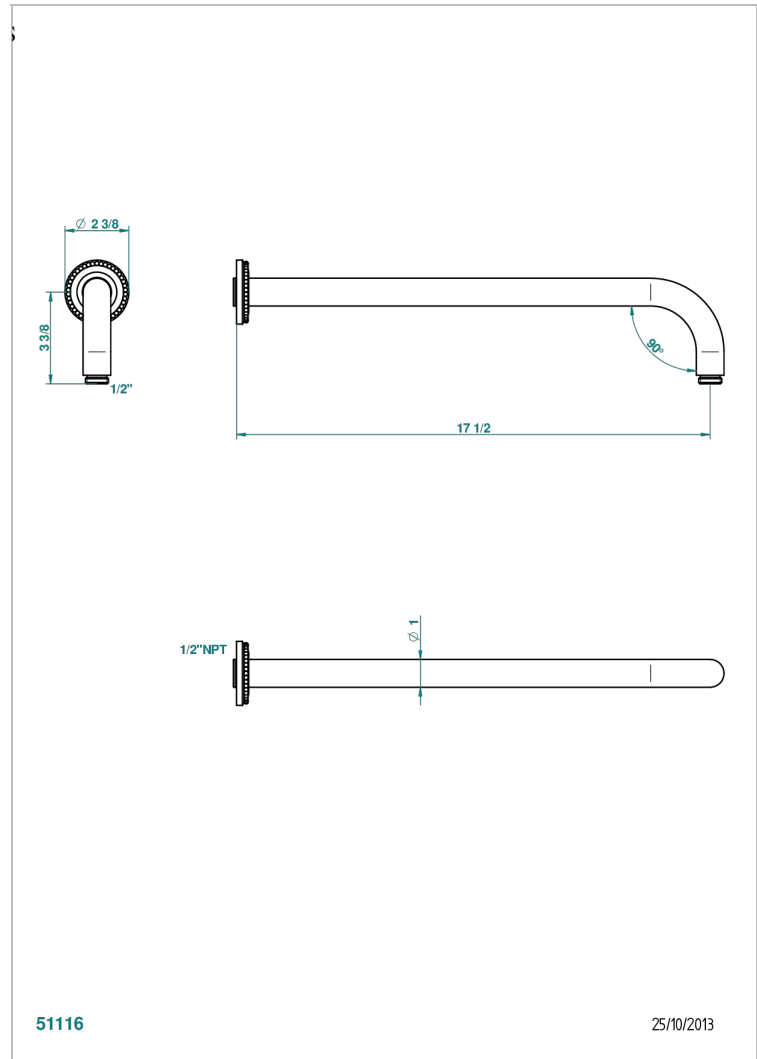

# MONTE CARLO, GOLD PORCELAIN

U8B-84L/US

Horizontal shower arm, 90°, lg: 17"

THG<sup>®</sup>  
PARIS

## CHARACTERISTIC

- Monte Carlo, gold porcelain
- Horizontal shower arm, 90°, lg: 17"