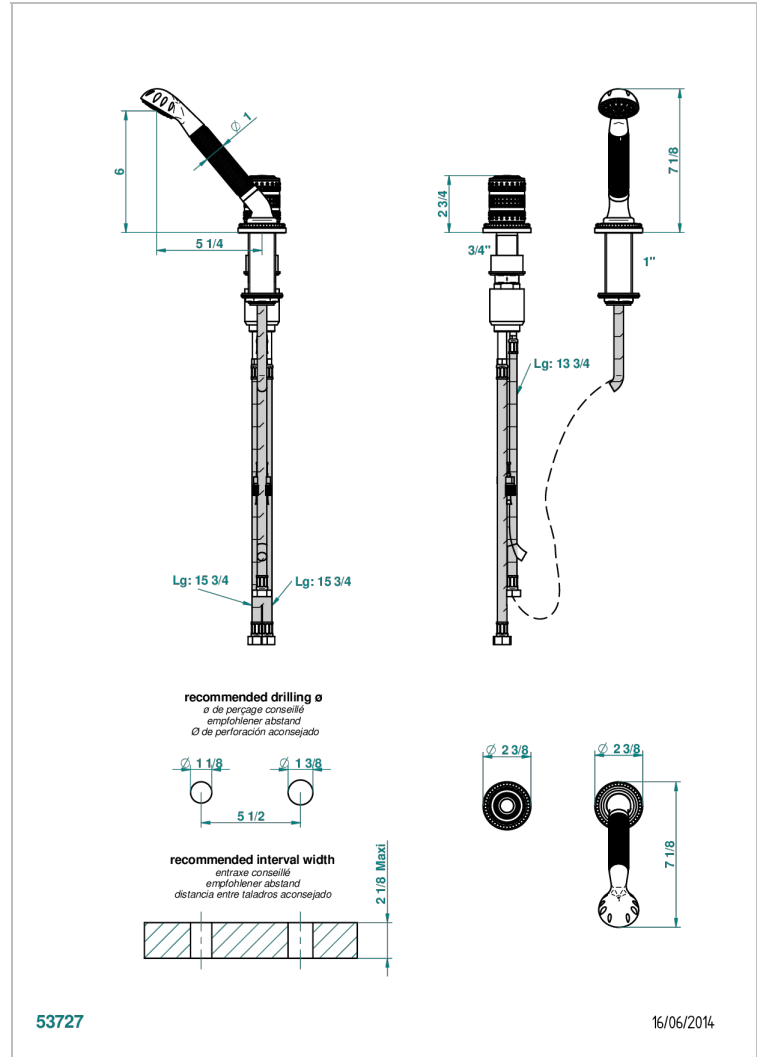

MONTE CARLO, GOLD PORCELAIN

U8B-6532/60A

Deck mounted mixer with handshower, progressive cartridge

CHARACTERISTIC

- Monte Carlo, gold porcelain
- Deck mounted mixer with handshower, progressive cartridge

TECHNICAL SPECS

- Recommandé : 3 bars (max. 5 bars) - Advised : 43,5 psi (max. 72 psi)
- 9,5 l/min à 3 bars (2.5 gpm at 43.5 psi)

AVAILABLE FINITIONS

Black nickel - D24
 Chrome polished - A02
 Chrome polished / gold polished - G02
 Copper antique matt, coated - H07
 Gold mat - F07
 Gold polished - F01