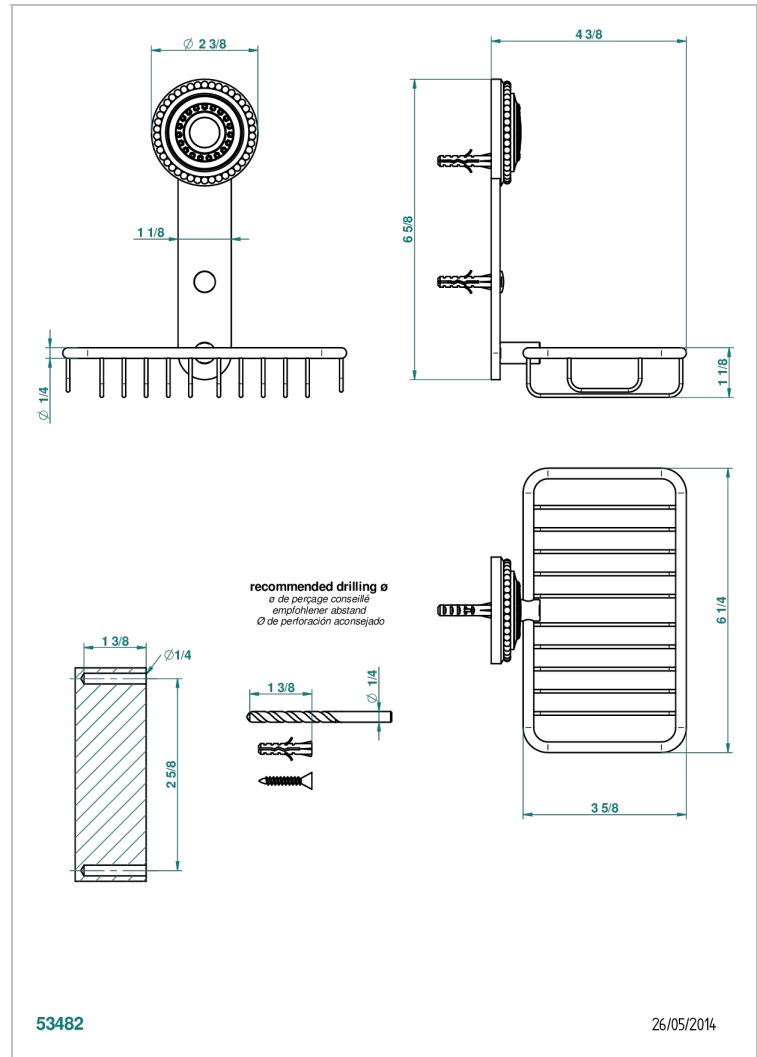

# MONTE CARLO, GOLD PORCELAIN

U8B-620

Soap basket, wall mounted 6"1/4 x 3"5/8

THG<sup>®</sup>  
PARIS

## CHARACTERISTIC

- Monte Carlo, gold porcelain
- Soap basket, wall mounted 6"1/4 x 3"5/8