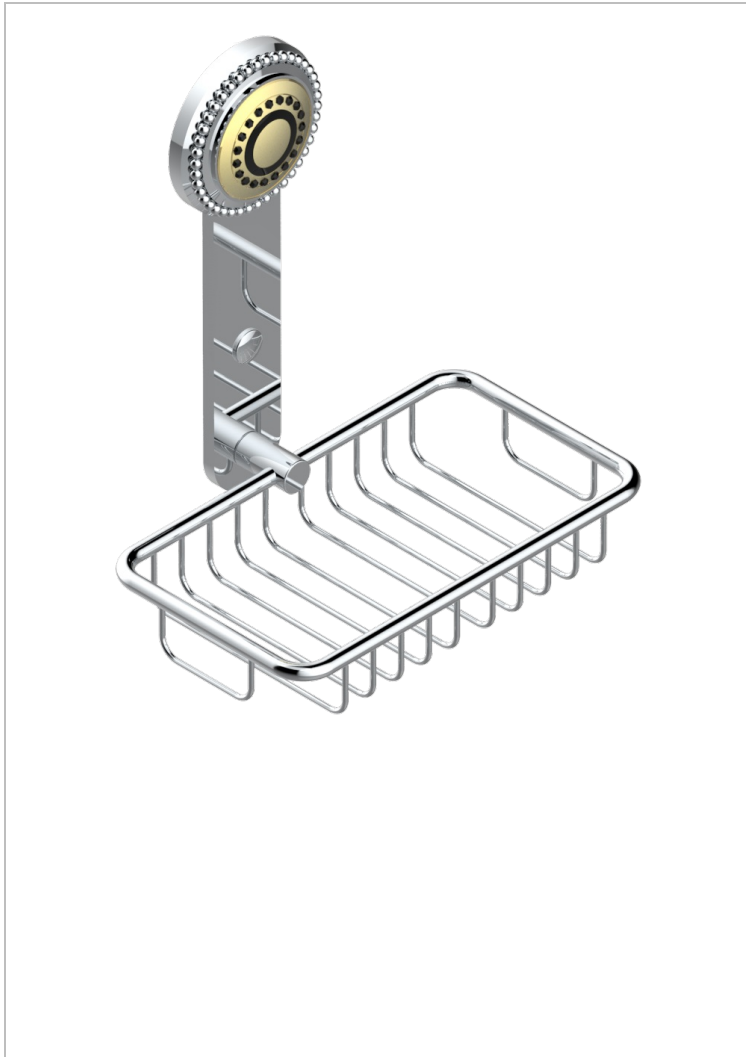

# MONTE CARLO, GOLD PORCELAIN

U8B-620

Soap basket, wall mounted 6"1/4 x 3"5/8

THG<sup>®</sup>  
PARIS

## CHARACTERISTIC

- Monte Carlo, gold porcelain
- Soap basket, wall mounted 6"1/4 x 3"5/8

## AVAILABLE FINITIONS

Black nickel - D24  
Chrome polished - A02  
Chrome polished / gold polished - G02  
Copper antique matt, coated - H07  
Gold mat - F07  
Gold polished - F01

Gold satiney - F03  
Light coated bronze - D01  
Matt chrome (American satin) - C02  
Matt nickel (American satin) - C01  
Nickel antique / Sovereign - H28  
Nickel polished - B01