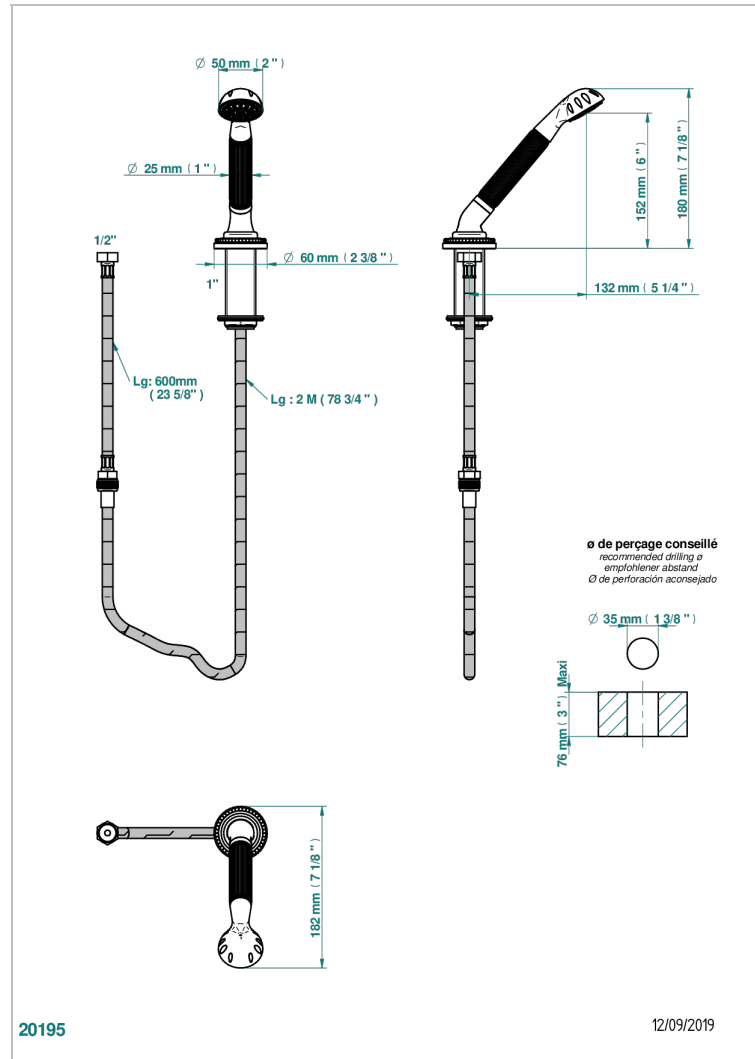

MONTE CARLO, GOLD PORCELAIN

U8B-60A

Deck mounted hand shower, with hose

THG[®]
PARIS

CHARACTERISTIC

- Monte Carlo, gold porcelain
- Deck mounted hand shower, with hose

TECHNICAL SPECS

- Recommandé : 3 bars (max. 5 bars) - Advised : 43,5 psi (max. 72 psi)
- 9,5 l/min à 3 bars (2.5 gpm at 43.5 psi)

AVAILABLE FINITIONS

Black nickel - D24
 Chrome polished - A02
 Chrome polished / gold polished - G02
 Copper antique matt, coated - H07
 Gold mat - F07
 Gold polished - F01

Gold satiney - F03
 Light coated bronze - D01
 Matt chrome (American satin) - C02
 Matt nickel (American satin) - C01
 Nickel antique / Sovereign - H28
 Nickel polished - B01