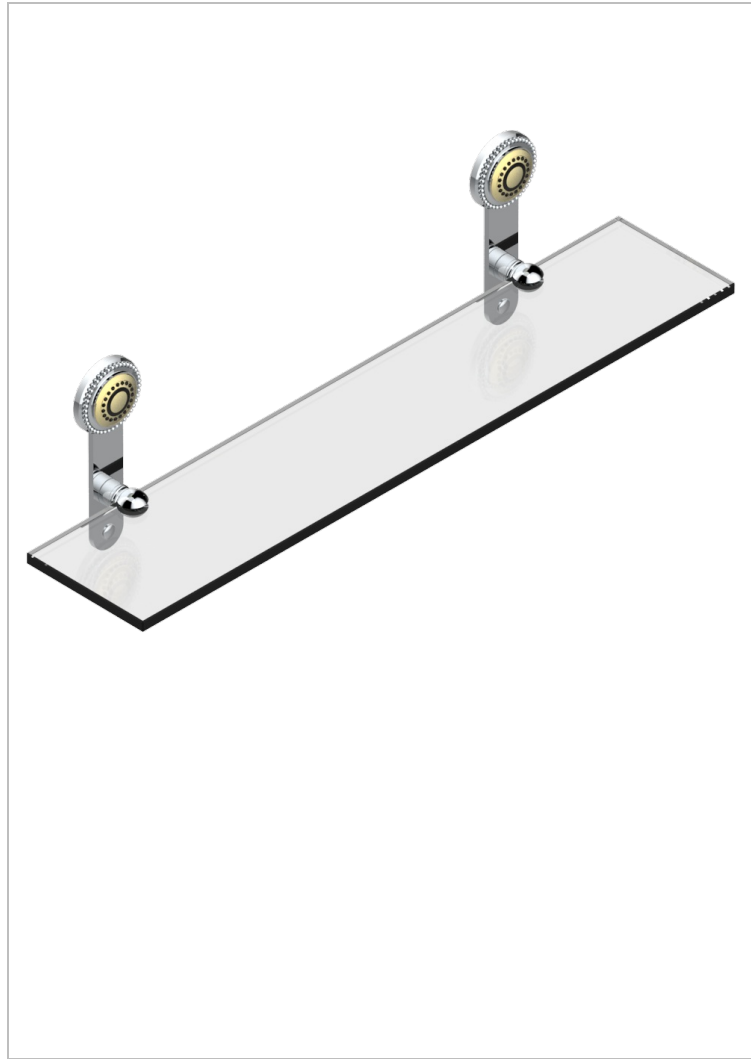

MONTE CARLO, GOLD PORCELAIN

U8B-564

Glass shelf with brackets

THG
PARIS

CHARACTERISTIC

- Monte Carlo, gold porcelain
- Glass shelf with brackets

AVAILABLE FINITIONS

Black nickel - D24
Chrome polished - A02
Chrome polished / gold polished - G02
Copper antique matt, coated - H07
Gold mat - F07
Gold polished - F01

Gold satiney - F03
Light coated bronze - D01
Matt chrome (American satin) - C02
Matt nickel (American satin) - C01
Nickel antique / Sovereign - H28
Nickel polished - B01

Rose Gold - F27
Satin chrome - C03
Silver polished, antique - H03
Silver rhodium - F18
Soft gold - F30
Soft matt gold - F31

Soft satin gold - F32