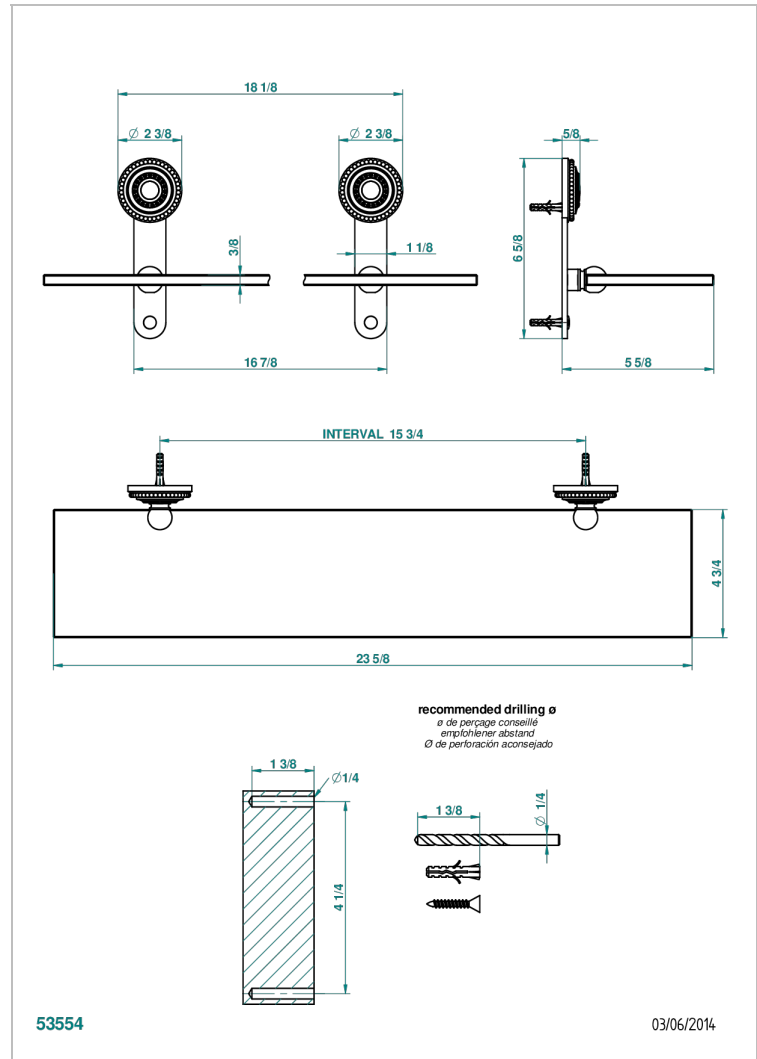

MONTE CARLO, GOLD PORCELAIN

U8B-564

Glass shelf with brackets

THG
PARIS

CHARACTERISTIC

- Monte Carlo, gold porcelain
- Glass shelf with brackets

AVAILABLE FINITIONS

Black nickel - D24
Chrome polished - A02
Chrome polished / gold polished - G02
Copper antique matt, coated - H07
Gold mat - F07
Gold polished - F01