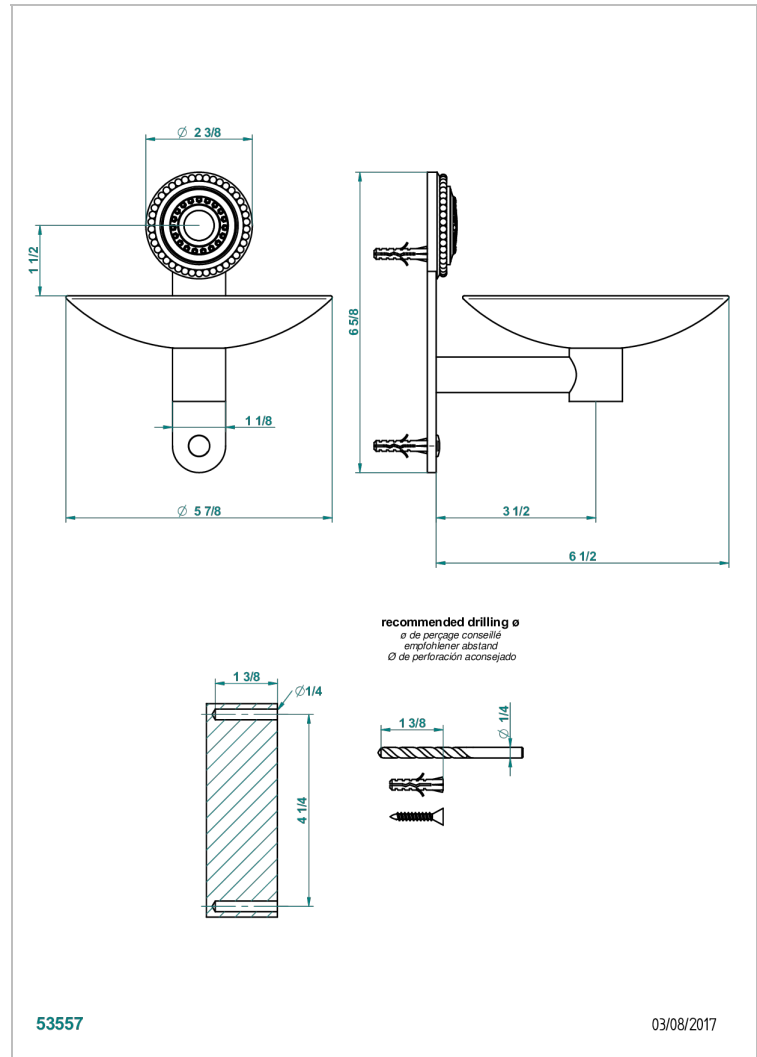

MONTE CARLO, GOLD PORCELAIN

U8B-546GM

Soap dish, wall mounted, 6" diameter

THG[®]
PARIS

CHARACTERISTIC

- Monte Carlo, gold porcelain
- Soap dish, wall mounted, 6" diameter

AVAILABLE FINITIONS

Black nickel - D24
Chrome polished - A02
Chrome polished / gold polished - G02
Copper antique matt, coated - H07
Gold mat - F07
Gold polished - F01