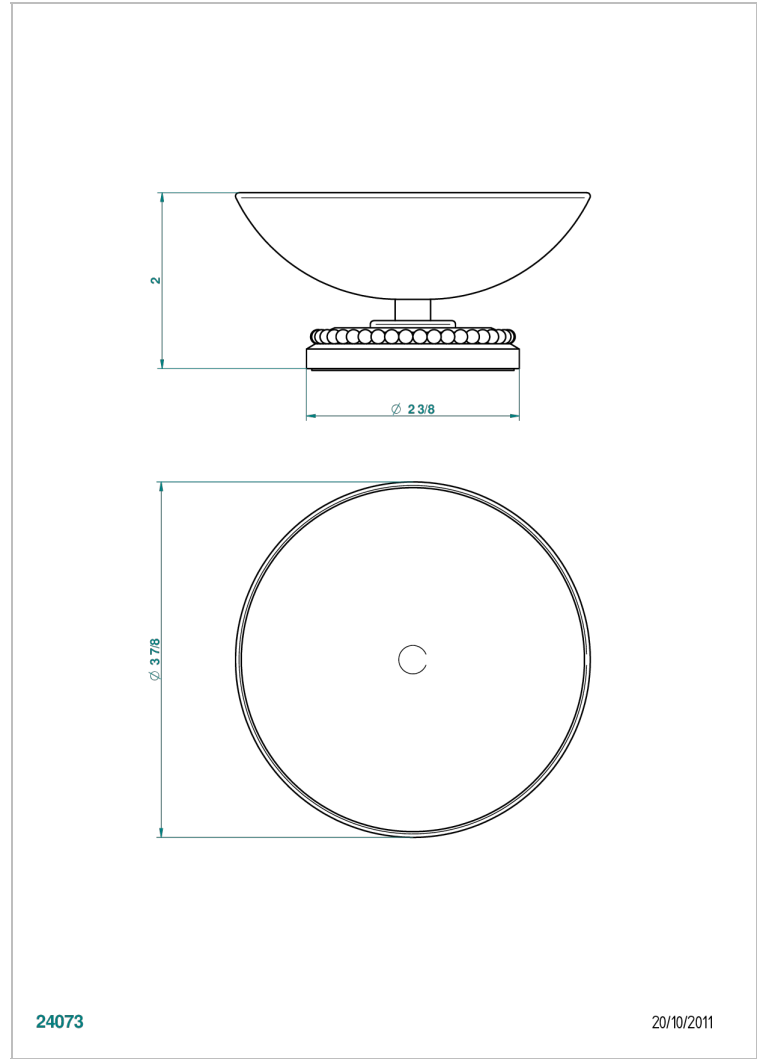

MONTE CARLO, GOLD PORCELAIN

U8B-544

Soap dish, freestanding , 4" diameter

THG[®]
PARIS

24073

20/10/2011

CHARACTERISTIC

- Monte Carlo, gold porcelain
- Soap dish, freestanding , 4" diameter

AVAILABLE FINITIONS

Black nickel - D24
Chrome polished - A02
Chrome polished / gold polished - G02
Copper antique matt, coated - H07
Gold mat - F07
Gold polished - F01

Gold satiney - F03
Light coated bronze - D01
Matt chrome (American satin) - C02
Matt nickel (American satin) - C01
Nickel antique / Sovereign - H28
Nickel polished - B01