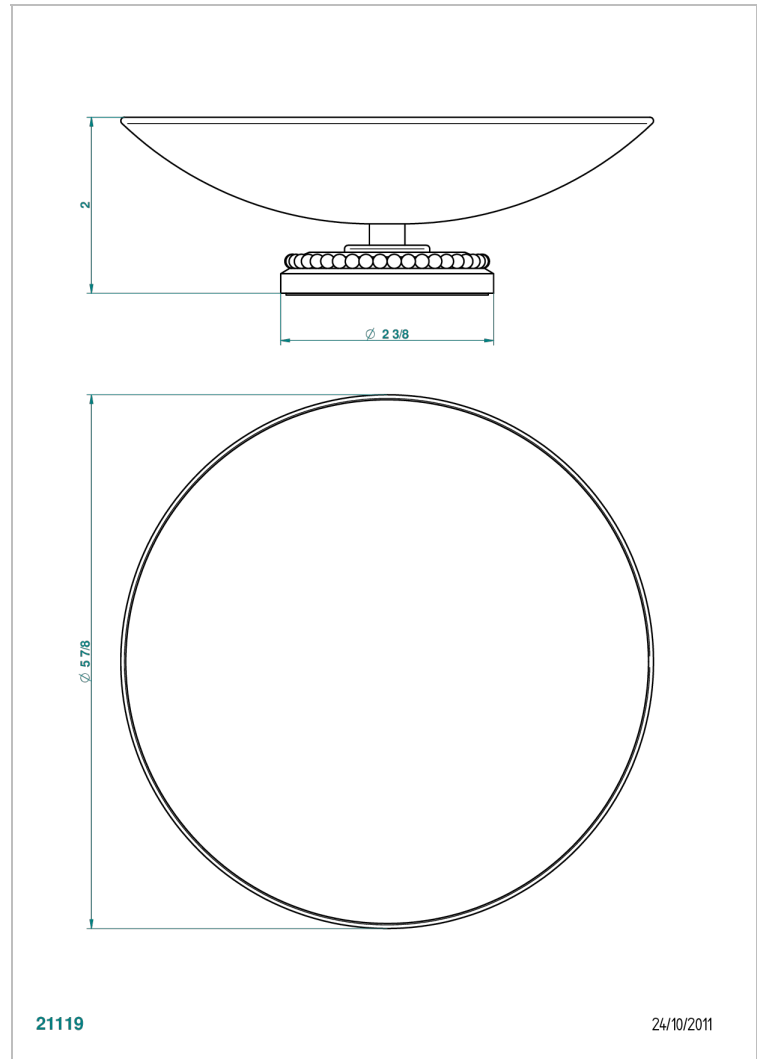

MONTE CARLO, GOLD PORCELAIN

U8B-544GM

Soap dish, freestanding , 6" diameter

THG[®]
PARIS

21119

24/10/2011

CHARACTERISTIC

- Monte Carlo, gold porcelain
- Soap dish, freestanding , 6" diameter