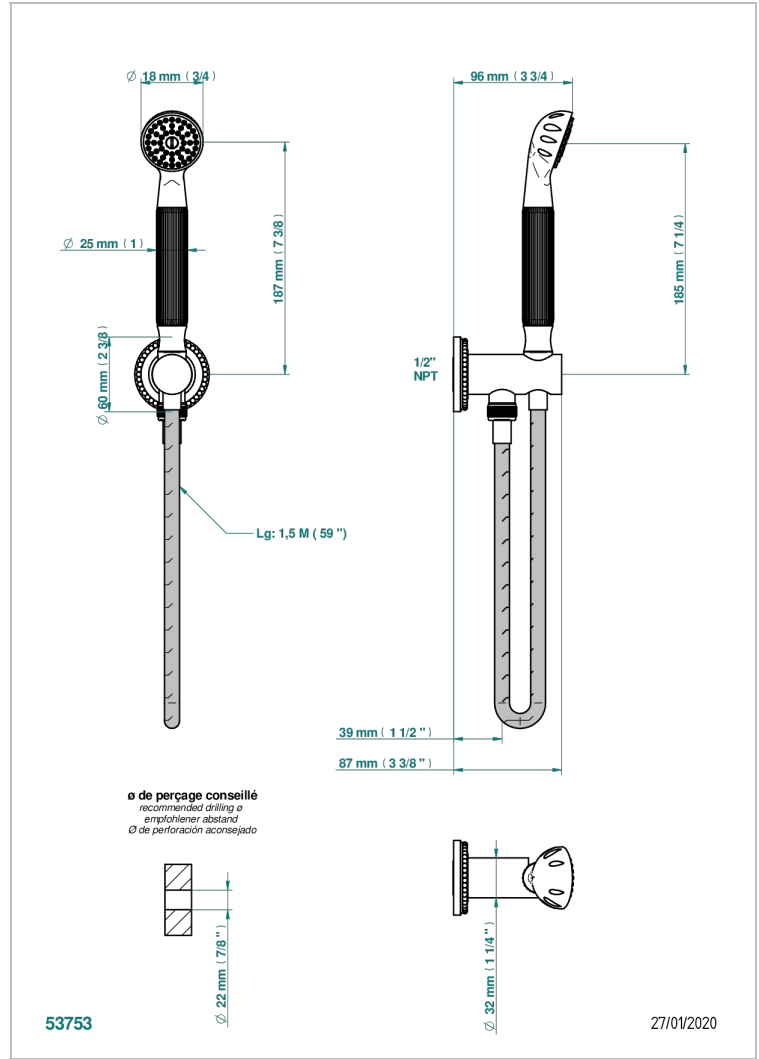

# MONTE CARLO, GOLD PORCELAIN

U8B-54/US

Wall mounted handshower with integrated fixed hook

## CHARACTERISTIC

- Monte Carlo, gold porcelain
- Wall mounted handshower with integrated fixed hook