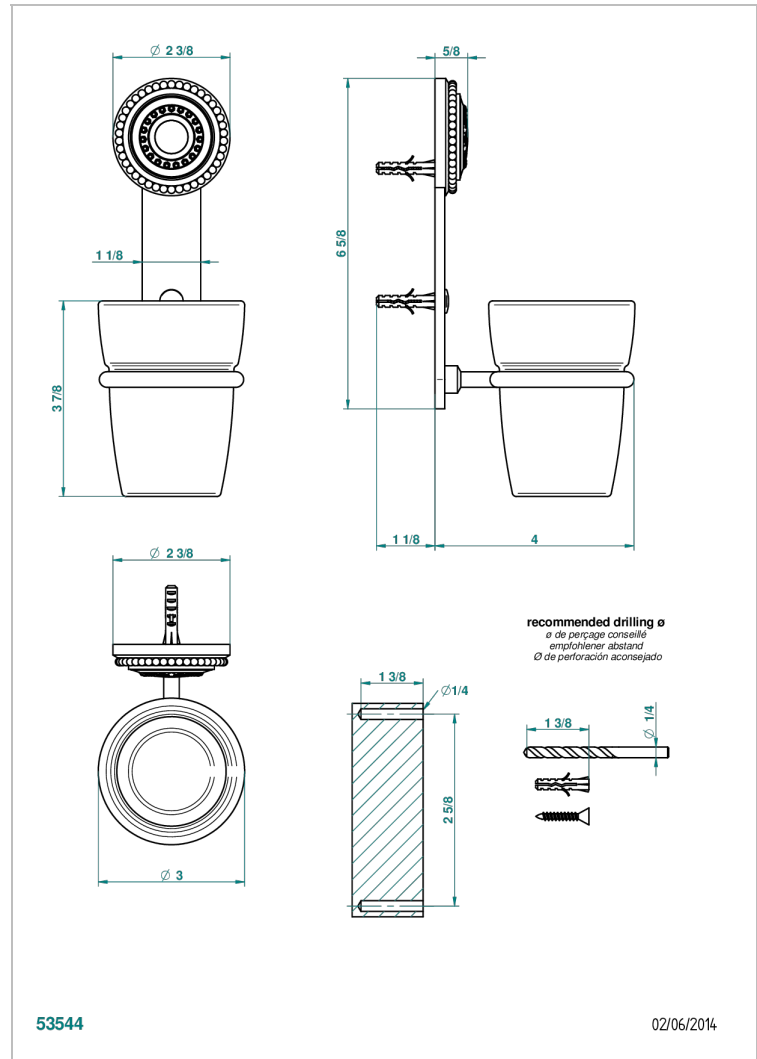

MONTE CARLO, GOLD PORCELAIN

U8B-536

Tumbler holder, wall mounted

THG[®]
PARIS

CHARACTERISTIC

- Monte Carlo, gold porcelain
- Tumbler holder, wall mounted

AVAILABLE FINITIONS

Black nickel - D24
Chrome polished - A02
Chrome polished / gold polished - G02
Copper antique matt, coated - H07
Gold mat - F07
Gold polished - F01