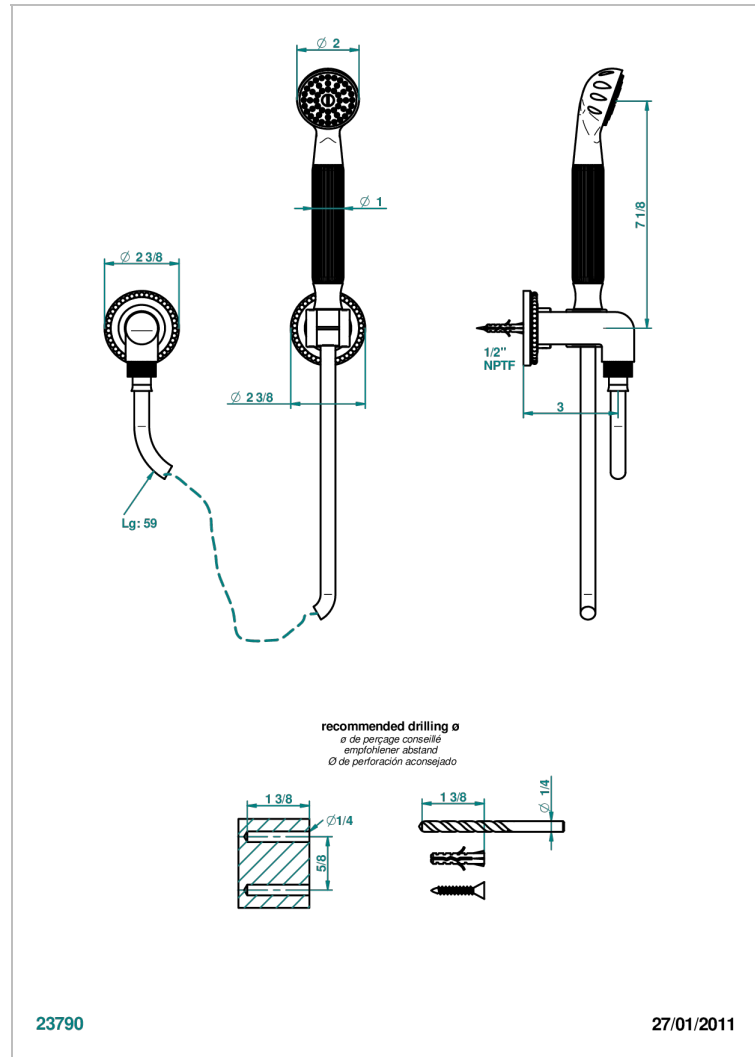

MONTE CARLO, GOLD PORCELAIN

U8B-52/US

Wall mounted handshower with separate fixed hook

THG[®]
PARIS

23790

27/01/2011

CHARACTERISTIC

- Monte Carlo, gold porcelain
- Wall mounted handshower with separate fixed hook

TECHNICAL SPECS

- Recommandé : 3 bars (max. 5 bars) - Advised : 43,5 psi (max. 72 psi)
- 9,5 l/min à 3 bars (2.5 gpm at 43.5 psi)

AVAILABLE FINITIONS

Black nickel - D24
Chrome polished - A02
Chrome polished / gold polished - G02
Copper antique matt, coated - H07
Gold mat - F07
Gold polished - F01