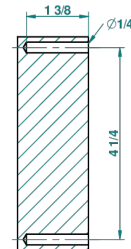

53312

16/05/2014

CHARACTERISTIC

- Monte Carlo, gold porcelain
- Robe hook

AVAILABLE FINITIONS

Black nickel - D24
Chrome polished - A02
Chrome polished / gold polished - G02
Copper antique matt, coated - H07
Gold mat - F07
Gold polished - F01

Gold satiney - F03
Light coated bronze - D01
Matt chrome (American satin) - C02
Matt nickel (American satin) - C01
Nickel antique / Sovereign - H28
Nickel polished - B01

Rose Gold - F27
Satin chrome - C03
Silver polished, antique - H03
Silver rhodium - F18
Soft gold - F30
Soft matt gold - F31

Soft satin gold - F32